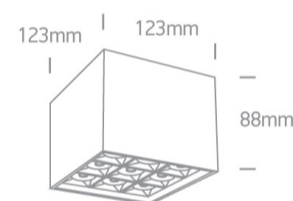

13 Wall & Ceiling LED>Mirror Square Boxes

12906B/W/W

30W COB LED surface Spot with dark chrome reflector.

Supplied with non-dimmable LED driver.

Complies with standard EN60598-1 and any other specific standards.

Downloads

Dimensions

Physical Specification

Item Group	13 Wall & Ceiling LED
Family	Mirror Square Boxes
Order Code	12906B/W/W
Colour	White
Material	Aluminium
Shape	Rectangular
Length	123mm
Width	123mm
Height	88mm
Surface Ceiling	Yes
Indoor	Yes
Adjustable	No

Illumination Data

Colour Temperature	3000K
Lumen Output	2400lm
Light Efficiency	80lm/W
CRI	90
Beam Angle	38°
Illumination Diagram	

Packing Info

Box Weight	1.283kg
Pcs/Carton	12
Barcode	5291889064114
HS Code	9405409900