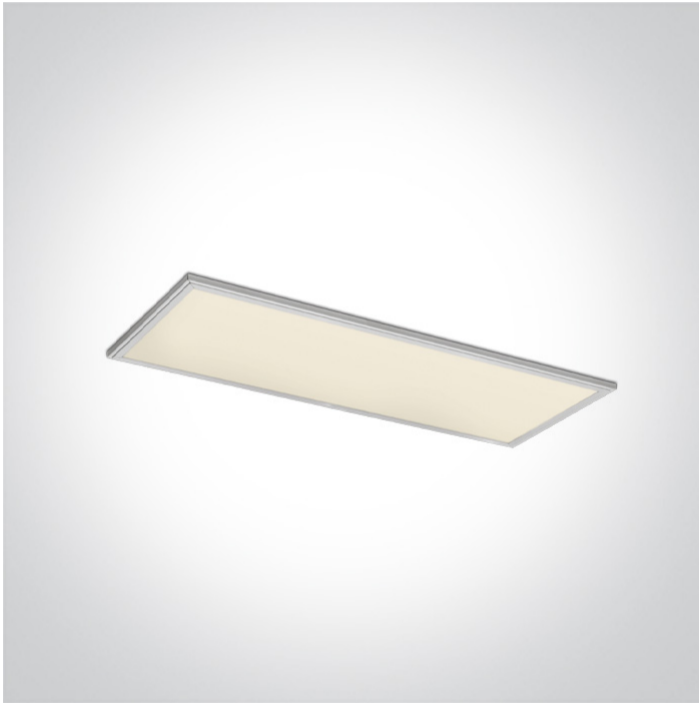

06 Downlights Fixed LED>The Rectangular Panels Aluminium

50148RE/W/D

120x30 recessed LED panel for T-rail false ceilings. Can be recessed or suspended. Uniform lighting, ideal for commercial applications.

050108

89048T

89050L

89050TLD

Physical Specification

Item Group	06 Downlights Fixed LED
Family	The Rectangular Panels Aluminium
Order Code	50148RE/W/D
Colour	White
Material	Aluminium
Diffuser Material	Acrylic
Shape	Rectangular
Length	1195mm
Width	295mm
Height	20mm
Recessed T-Ceiling	Yes
Depth Required	50mm
Indoor	Yes
Adjustable	No