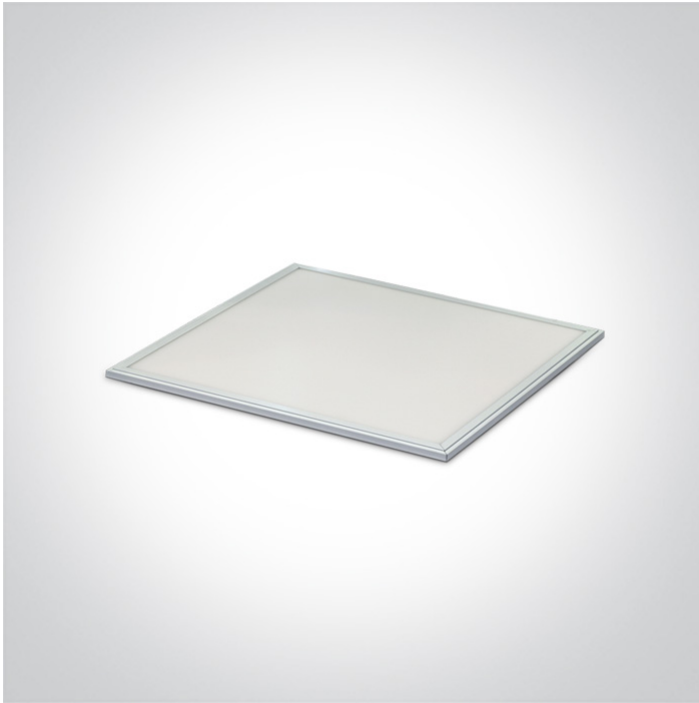

06 Downlights Fixed LED>The 48W Square Panels Aluminium

50148F/W/C

60x60 recessed LED panel for T-rail false ceilings. Can be recessed or suspended. Uniform lighting, ideal for commercial applications.

Complete with dimmable driver.

Item Group

06 Downlights Fixed LED

Family

The 48W Square Panels Aluminium

Order Code	50148F/W/C
Colour	White
Material	Aluminium
Diffuser Material	Acrylic
Shape	Rectangular
Length	595mm
Width	595mm
Height	20mm
Recessed T-Ceiling	Yes
Depth Required	50mm
Indoor	Yes
Adjustable	No