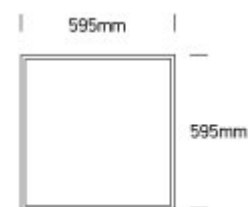

06 Downlights Fixed LED>The 48W Square Panels Aluminium

50148F/W/C

60x60 recessed LED panel for T-rail false ceilings. Can be recessed or suspended. Uniform lighting, ideal for commercial applications.

Complete with dimmable driver.

Complies with standard EN60598-1 and any other specific standards.

Downloads

Dimensions

Gallery

Related items

89050L

89050TLD

Physical Specification

Item Group

06 Downlights Fixed LED

Family

The 48W Square Panels Aluminium

Order Code	50148F/W/C
Colour	White
Material	Aluminium
Diffuser Material	Acrylic
Shape	Rectangular
Length	595mm
Width	595mm
Height	20mm
Recessed T-Ceiling	Yes
Depth Required	50mm
Indoor	Yes
Adjustable	No

Illumination Data

Colour Temperature	4000K
Lumen Output	3800lm
Light Efficiency	79,167lm/W
CRI	70
Beam Angle	120°
Illumination Diagram	

Packing Info

Pcs/Carton

2

Pobrano z mamadecor.pl

Barcode

5291889034889