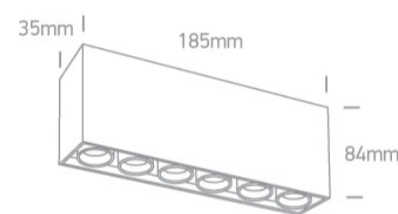

### Dimensions

### Physical Specification

Item Group	13 Wall & Ceiling LED
Family	Dark Light Ceiling Tubes
Order Code	12606C/B/W
Colour	Black
Material	Aluminium
Shape	Rectangular
Length	185mm
Width	35mm
Height	84mm
Surface Ceiling	Yes
Indoor	Yes
Adjustable	No