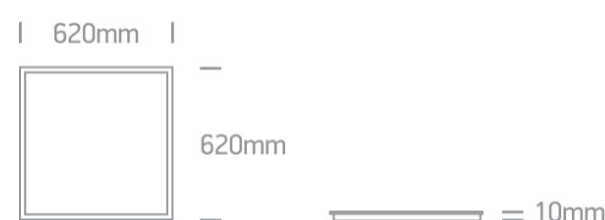

Dimensions