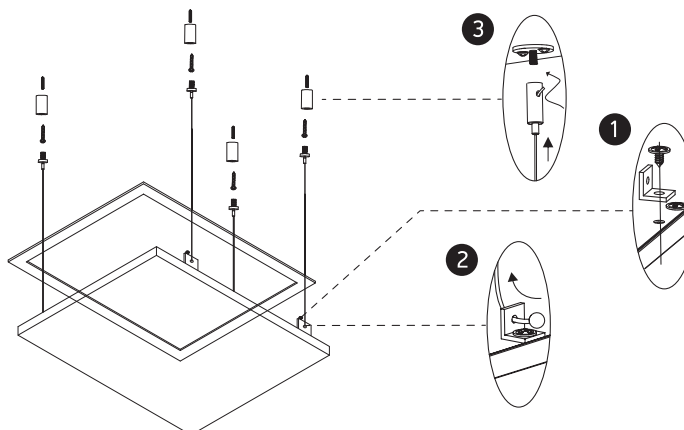

Ceiling mount suspended applications using optional kit 050017.

Warnings:

1. Make sure that the product is installed properly before connecting to electricity.
2. Do not cover the fitting.
3. Maintenance and installation should only be carried out by a professional electrician.