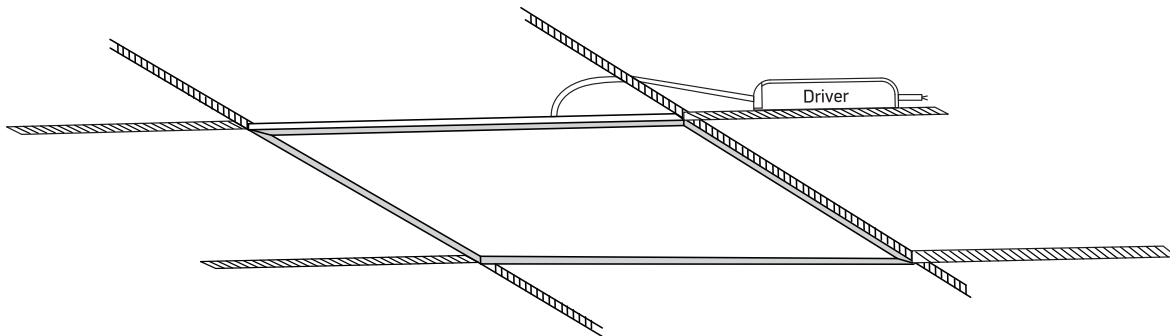

INSTALLATION MANUAL

50148U

ecopanel

UGR19

80
CRI

595mm

595mm

10mm

one
LIGHT

1200mA | SMD 2835 | 48W | IP20 | Aluminium

Driver must be ordered separately.
Optional suspension kit.
Order code 050017.

55mm

A

Recessed fitting for 595x595mm T-rail false ceiling.

B

Recessed fitting using optional recessed kit (4pcs) 050108.