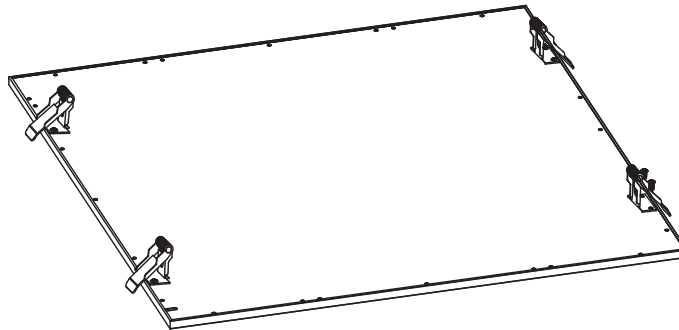

INSTALLATION MANUAL

50148U

ecopanel

UGR19

80
CRI

595mm

595mm

10mm

one
LIGHT

1200mA | SMD 2835 | 48W | IP20 | Aluminium

Driver must be ordered separately.
Optional suspension kit.
Order code 050017.

55mm

A

Recessed fitting for 595x595mm T-rail false ceiling.

B

Recessed fitting using optional recessed kit (4pcs) 050108.