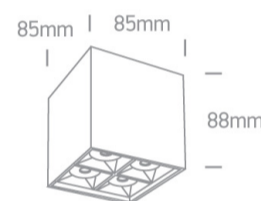

13 Wall & Ceiling LED>Mirror Square Boxes

12406B/B/W

15W COB LED surface Spot with dark chrome reflector.

Supplied with non-dimmable LED driver.

Complies with standard EN60598-1 and any other specific standards.

Downloads

Dimensions

Physical Specification

Item Group	13 Wall & Ceiling LED
Family	Mirror Square Boxes
Order Code	12406B/B/W
Colour	Black
Material	Aluminium
Shape	Rectangular
Length	85mm
Width	85mm
Height	88mm
Surface Ceiling	Yes
Indoor	Yes
Adjustable	No

Illumination Data

Colour Temperature	3000K
Lumen Output	1200lm
Light Efficiency	80lm/W
CRI	90
Beam Angle	38°
Illumination Diagram	

Packing Info

Box Weight	0.690kg
Pcs/Carton	30
Barcode	5291889064091
HS Code	9405409900