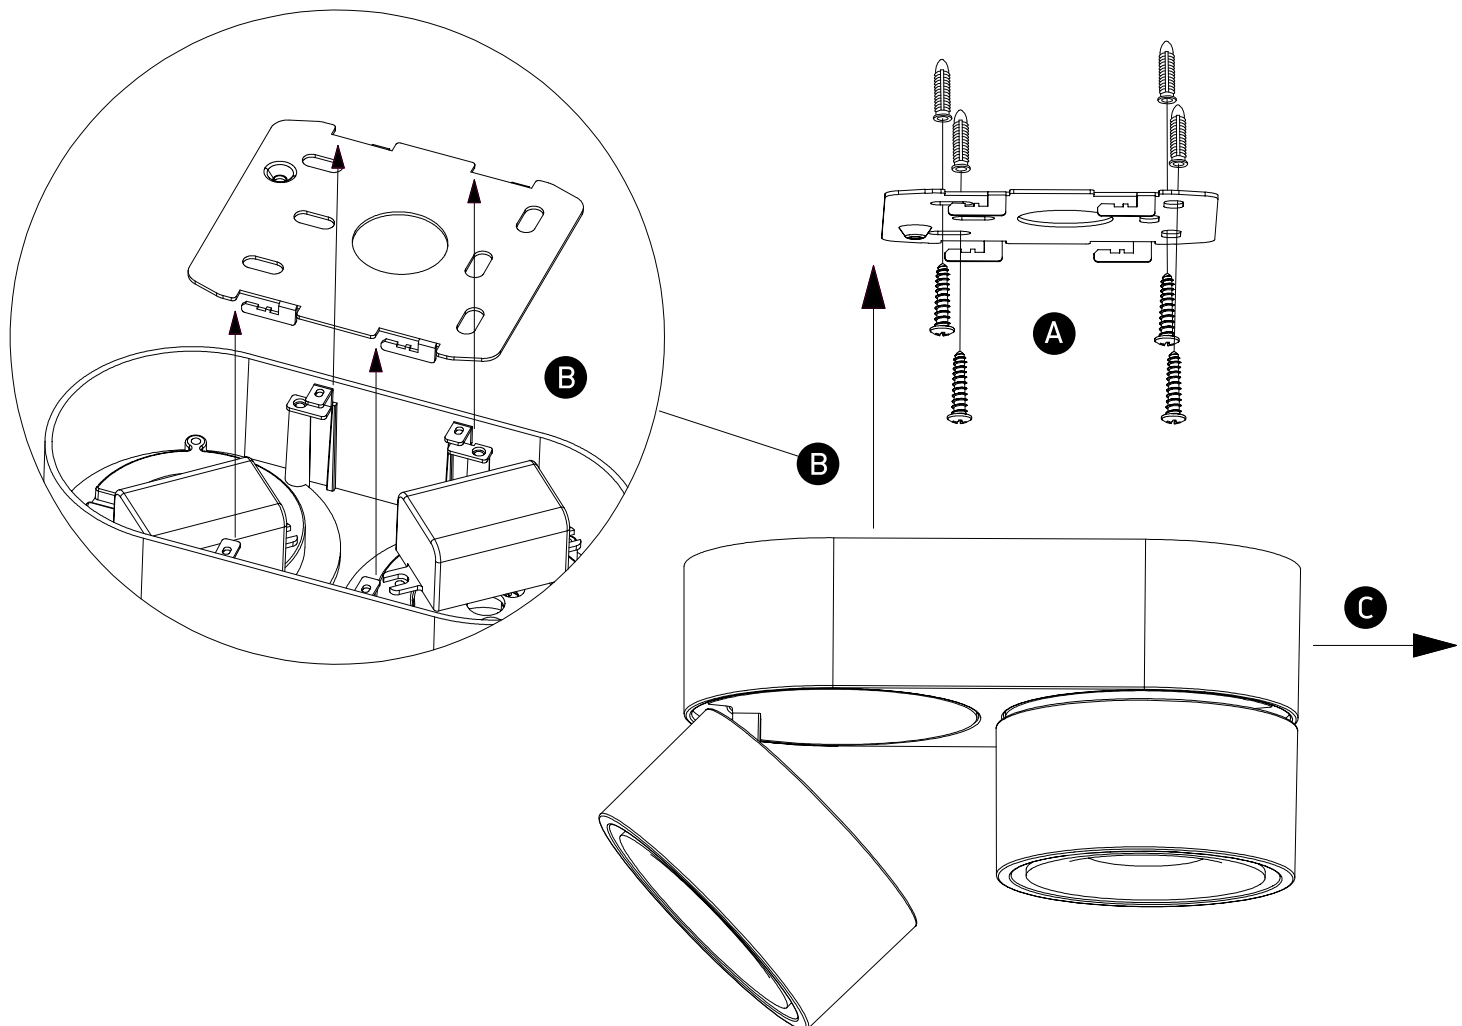

INSTALLATION MANUAL

12208LA

LED
BUILT IN

ADJUSTABLE

90
CRI

CE

EAC

UK
CA

RoHS
COMPLIANT

one
LIGHT

230V | COB LED | 2x8W | IP20 | Aluminium | Adjustable
Complete with 700mA driver.

Warnings:

1. Make sure that the product is installed properly before connecting to electricity.
2. Do not cover the fitting.
3. Maintenance and installation should only be carried out by a professional electrician.