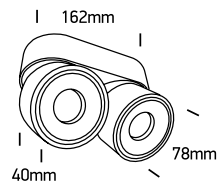

INSTALLATION MANUAL

12208LA

LED
BUILT IN

ADJUSTABLE

90
CRI

CE

EAC

UK
CA

RoHS
COMPLIANT

one
LIGHT

230V | COB LED | 2x8W | IP20 | Aluminium | Adjustable
Complete with 700mA driver.

Warnings:

1. Make sure that the product is installed properly before connecting to electricity.
2. Do not cover the fitting.
3. Maintenance and installation should only be carried out by a professional electrician.