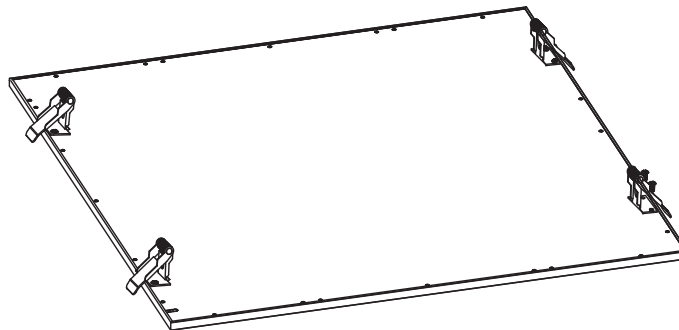

Recessed fitting using optional recessed kit (4pcs) 050108.

C