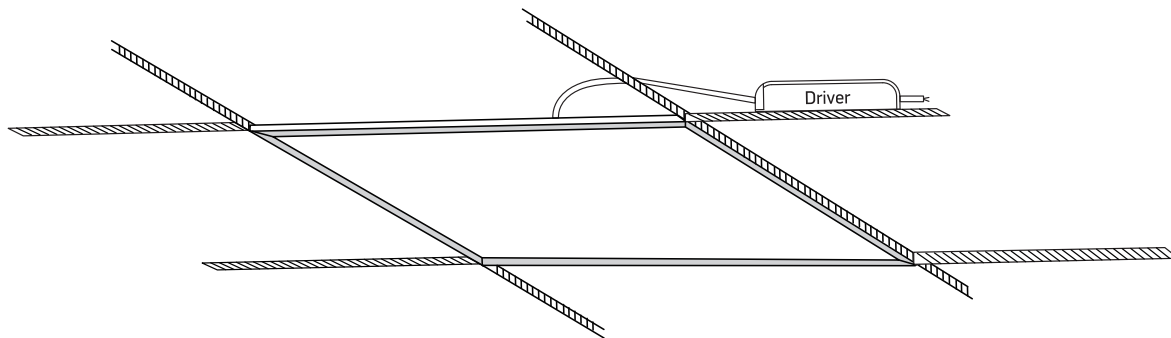

## 50148E

**ecopanel**

80  
CRI

1200mA | SMD 2835 | 48W | IP20 | Aluminium

Driver must be ordered separately.  
Optional suspension kit.  
Order code 050017.

**one**  
LIGHT

**A**

Recessed fitting for 600x600mm T-rail false ceiling.

**B**

Recessed fitting using optional recessed kit (4pcs) 050108.

**C**

Ceiling mount suspended applications using optional kit 050017.