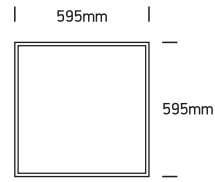

## 50148E

**ecopanel**

80  
CRI

1200mA | SMD 2835 | 48W | IP20 | Aluminium

Driver must be ordered separately.  
Optional suspension kit.  
Order code 050017.

**one**  
LIGHT

**A**

Recessed fitting for 600x600mm T-rail false ceiling.