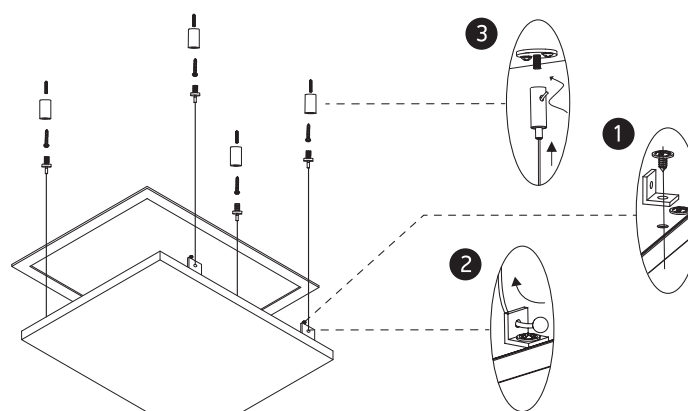

## 50148E

**ecopanel**

80  
CRI

1200mA | SMD 2835 | 48W | IP20 | Aluminium

Driver must be ordered separately.  
Optional suspension kit.  
Order code 050017.

**one**  
LIGHT

**A**

Recessed fitting for 600x600mm T-rail false ceiling.

**B**

Recessed fitting using optional recessed kit (4pcs) 050108.

**C**

Ceiling mount suspended applications using optional kit 050017.