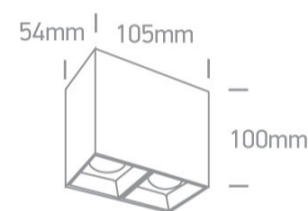

Downloads

Dimensions

Physical Specification

Item Group	13 Wall & Ceiling LED
Family	Surface Shop Square Boxes Aluminium
Order Code	12207B/W/W
Colour	White
Material	Aluminium
Shape	Rectangular
Length	105mm
Width	54mm
Height	100mm
Surface Ceiling	Yes
Indoor	Yes
Adjustable	No

Illumination Data

Colour Temperature	3000K
Lumen Output	2X550lm
Light Efficiency	78,57lm/W
CRI	90
Beam Angle	36°
Illumination Diagram	

Packing Info

Box Length	13cm
Box Width	8cm
Box Height	12,5cm
Box Weight	0.729kg
Pcs/Carton	24
Barcode	5291889058335
HS Code	9405413990