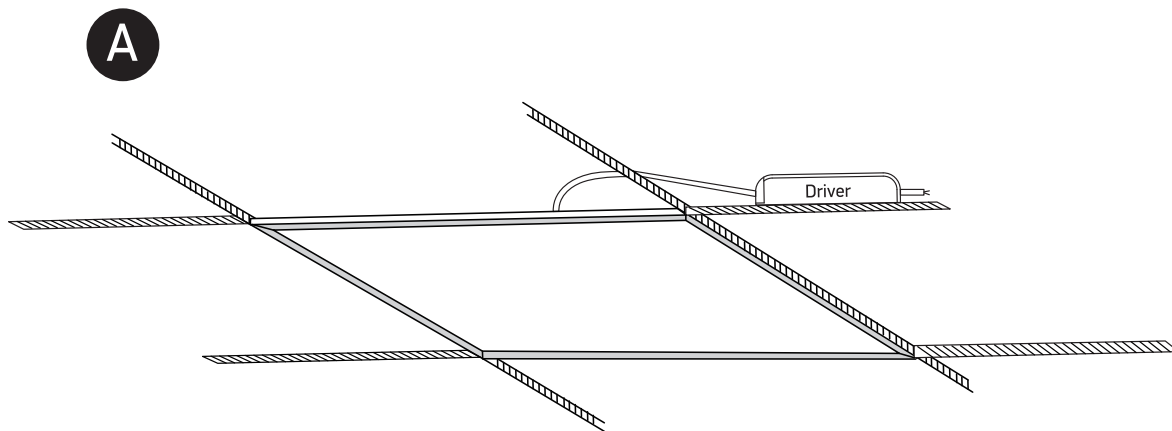

INSTALLATION MANUAL

50148AU

ecopanel

UGR19

1200mA | SMD 2835 | 48W | IP20 | Aluminium

D A Germany / Austria

Requires 1200mA driver.
Optional suspension kit.
Order code 050017.

80
CRI

Recessed fitting for 620x620mm T-rail false ceilings.

Ceiling mount suspended applications using optional kit 050017.

Warnings:

1. Make sure that the product is installed properly before connecting to electricity.
2. Do not cover the fitting.
3. Maintenance and installation should only be carried out by a professional electrician.