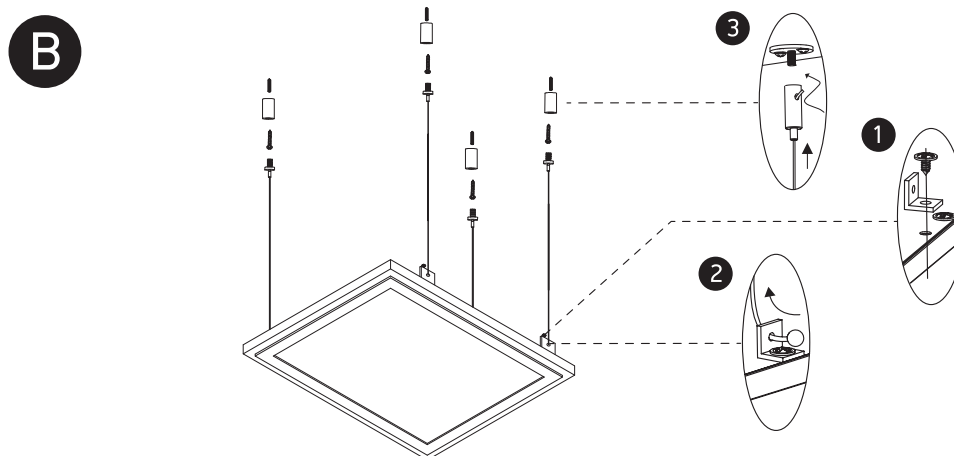

INSTALLATION MANUAL

50148AU

ecopanel

UGR19

1200mA | SMD 2835 | 48W | IP20 | Aluminium

D A Germany / Austria

Requires 1200mA driver.
Optional suspension kit.
Order code 050017.

80
CRI

Recessed fitting for 620x620mm T-rail false ceilings.

Ceiling mount suspended applications using optional kit 050017.

Warnings:

1. Make sure that the product is installed properly before connecting to electricity.
2. Do not cover the fitting.
3. Maintenance and installation should only be carried out by a professional electrician.