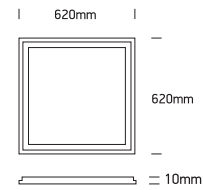

INSTALLATION MANUAL

50148AU

ecopanel

UGR19

1200mA | SMD 2835 | 48W | IP20 | Aluminium

D A Germany / Austria

Requires 1200mA driver.
Optional suspension kit.
Order code 050017.

80
CRI

Recessed fitting for 620x620mm T-rail false ceilings.

Ceiling mount suspended applications using optional kit 050017.

Warnings:

1. Make sure that the product is installed properly before connecting to electricity.
2. Do not cover the fitting.
3. Maintenance and installation should only be carried out by a professional electrician.