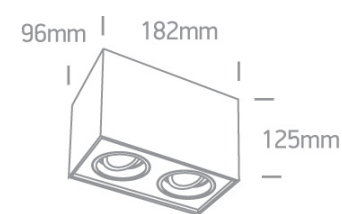

12 Wall &amp; Ceiling&gt;The GU10 Adjustable Cubes Aluminium

12205YA/B

2X10W MR16 GU10 Ceiling Light.

Complies with standard EN60598-1 and any other specific standards.

## Dimensions

## Physical Specification

Item Group	12 Wall & Ceiling
Family	The GU10 Adjustable Cubes Aluminium
Order Code	12205YA/B
Colour	Black
Material	Aluminium
Shape	Rectangular
Length	182mm
Width	96mm
Height	125mm
Surface Ceiling	Yes
Indoor	Yes
Adjustable	2 Directions

## Packing Info

Box Length	19cm
Box Width	10,5cm
Box Height	13cm
Box Weight	0.960kg
Pcs/Carton	20
Barcode	5291889060536
HS Code	9405413990