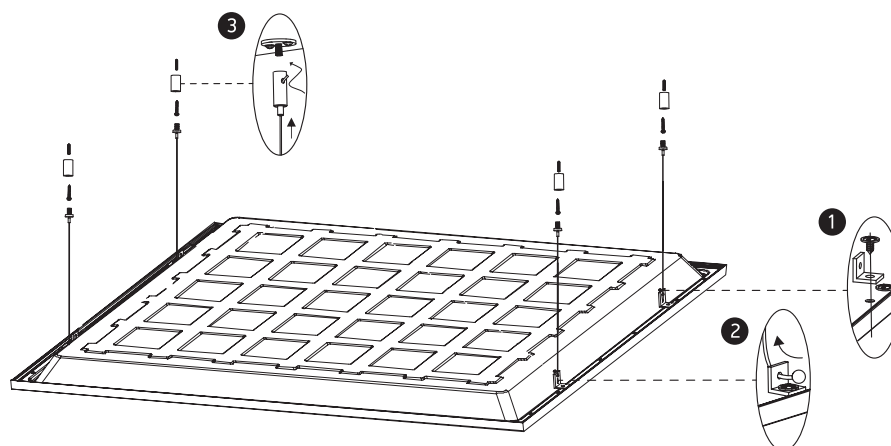

INSTALLATION MANUAL

50140BW

ecopanel

80
CRI

230V | SMD 2835 | 40W | IP65 | Aluminium + Steel
Complete with 950mA driver.

one
LIGHT

A Recessed fitting for 600x600mm T-rail false ceilings.

B Mounting fitting using optional mounting clips 050108.

C Ceiling mount suspended applications using optional kit 050017.

Warnings:

1. Make sure that the product is installed properly before connecting to electricity.
2. Do not cover the fitting.
3. Maintenance and installation should only be carried out by a professional electrician.