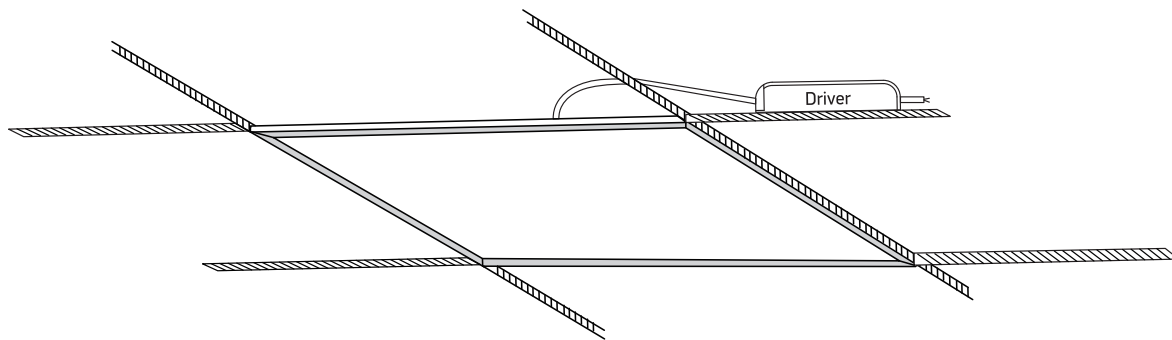

INSTALLATION MANUAL

50140BW

ecopanel

80
CRI

230V | SMD 2835 | 40W | IP65 | Aluminium + Steel
Complete with 950mA driver.

one
LIGHT

A Recessed fitting for 600x600mm T-rail false ceilings.

B Mounting fitting using optional mounting clips 050108.