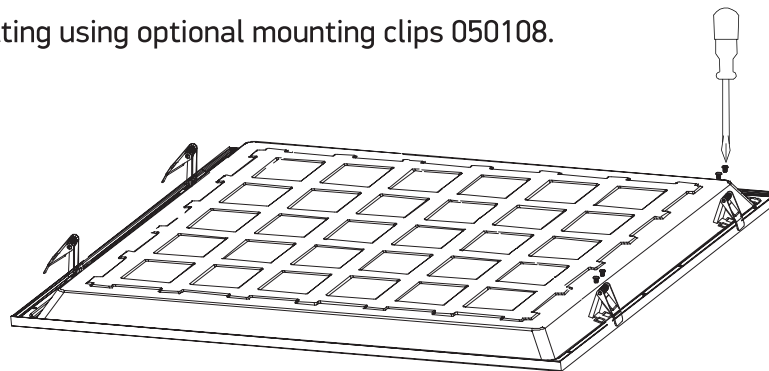

INSTALLATION MANUAL

50140BW

ecopanel

80
CRI

230V | SMD 2835 | 40W | IP65 | Aluminium + Steel
Complete with 950mA driver.

one
LIGHT

A Recessed fitting for 600x600mm T-rail false ceilings.

B Mounting fitting using optional mounting clips 050108.