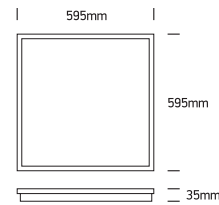

INSTALLATION MANUAL

50140BW

ecopanel

80
CRI

230V | SMD 2835 | 40W | IP65 | Aluminium + Steel
Complete with 950mA driver.

one
LIGHT

A Recessed fitting for 600x600mm T-rail false ceilings.

B Mounting fitting using optional mounting clips 050108.