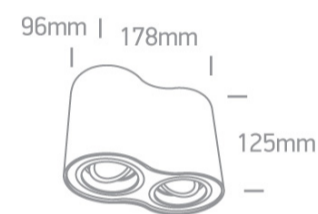

12 Wall & Ceiling>The GU10 Adjustable Cylinders Aluminium

12205Y/W

2x10W MR16 GU10 Ceiling Light.

Complies with standard EN60598-1 and any other specific standards.

Downloads

Dimensions

Physical Specification

Item Group	12 Wall & Ceiling
Family	The GU10 Adjustable Cylinders Aluminium
Order Code	12205Y/W
Colour	White
Material	Aluminium
Shape	Circular
Height	125mm
Diameter	96mm
Surface Ceiling	Yes
Indoor	Yes
Adjustable	2 Directions

F Mark	
--------	---

Illumination Data

Illumination Diagram	
----------------------	---

Packing Info

Box Length	19cm
------------	------

Box Width	10,5cm
-----------	--------

Box Height	13cm
------------	------