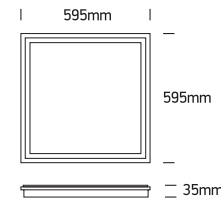

INSTALLATION MANUAL

50140BU

ecopanel

UGR19

80
CRI

230V | SMD 2835 | 40W | IP20 | Aluminium + Steel
Complete with 1000mA driver.

one
LIGHT

A Recessed fitting for 600x600mm T-rail false ceilings.