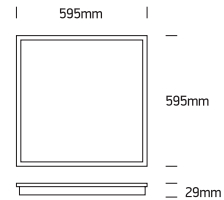

INSTALLATION MANUAL

50140B

ecopanel

80
CRI

CE

RoHS
COMPLIANT

230V | SMD 2835 | 40W | IP20 | Aluminium + Steel
Complete with 850mA driver.

one
LIGHT

A Recessed fitting for 600x600mm T-rail false ceilings.

B Mounting fitting using optional mounting clips 050108.

C Ceiling mount suspended applications using optional kit 050017.

Warnings:

1. Make sure that the product is installed properly before connecting to electricity.
2. Do not cover the fitting.
3. Maintenance and installation should only be carried out by a professional electrician.