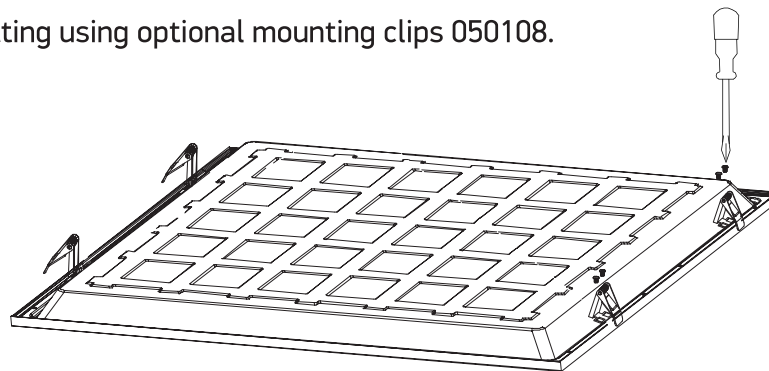

INSTALLATION MANUAL

50140B

ecopanel

80
CRI

CE

RoHS
COMPLIANT

230V | SMD 2835 | 40W | IP20 | Aluminium + Steel
Complete with 850mA driver.

one
LIGHT

A Recessed fitting for 600x600mm T-rail false ceilings.

B Mounting fitting using optional mounting clips 050108.

C Ceiling mount suspended applications using optional kit 050017.

Warnings:

1. Make sure that the product is installed properly before connecting to electricity.
2. Do not cover the fitting.
3. Maintenance and installation should only be carried out by a professional electrician.