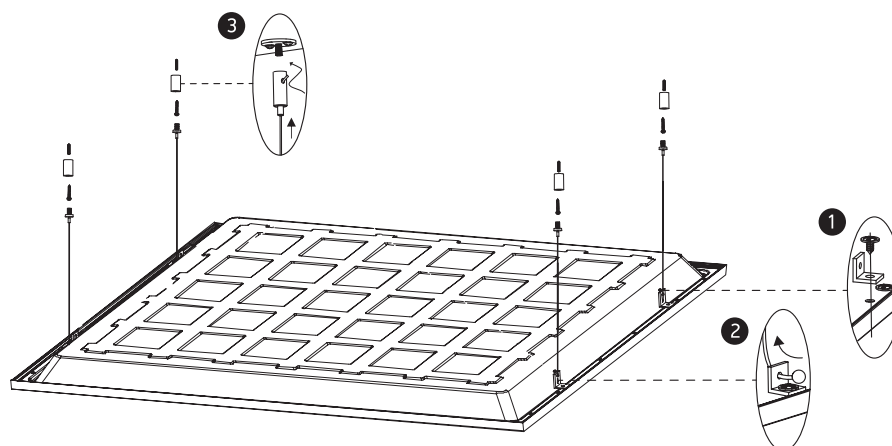

INSTALLATION MANUAL

50140B

ecopanel

80
CRI

CE

RoHS
COMPLIANT

230V | SMD 2835 | 40W | IP20 | Aluminium + Steel
Complete with 850mA driver.

one
LIGHT

A Recessed fitting for 600x600mm T-rail false ceilings.

B Mounting fitting using optional mounting clips 050108.

C Ceiling mount suspended applications using optional kit 050017.

Warnings:

1. Make sure that the product is installed properly before connecting to electricity.
2. Do not cover the fitting.
3. Maintenance and installation should only be carried out by a professional electrician.