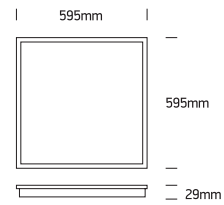

INSTALLATION MANUAL

50140B

ecopanel

80
CRI

CE

RoHS
COMPLIANT

230V | SMD 2835 | 40W | IP20 | Aluminium + Steel
Complete with 850mA driver.

one
LIGHT

A Recessed fitting for 600x600mm T-rail false ceilings.

B Mounting fitting using optional mounting clips 050108.

C Ceiling mount suspended applications using optional kit 050017.

Warnings:

1. Make sure that the product is installed properly before connecting to electricity.
2. Do not cover the fitting.
3. Maintenance and installation should only be carried out by a professional electrician.