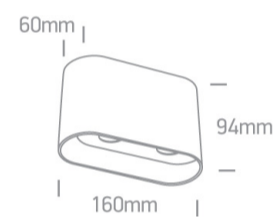

12 Wall & Ceiling>GU10 Decorative Cylinders Aluminium

12205T/W

2x10W MR16 GU10 Ceiling Light.

Complies with standard EN60598-1 and any other specific standards.

Downloads

Dimensions

Physical Specification

Item Group	12 Wall & Ceiling
Family	GU10 Decorative Cylinders Aluminium
Order Code	12205T/W
Colour	White
Material	Aluminium
Shape	Rectangular
Length	160mm
Width	60mm
Height	94mm
Surface Ceiling	Yes
Indoor	Yes
Adjustable	No

Electrical Characteristics

Gear	No
Fitting + Driver	
Input Voltage	100-240V
50 Hz	Yes
60 Hz	Yes
Safety Class	
Power(Watts)	2x10W
IP Rating	IP20
Light Source	Replaceable lamp
Lamp Holder	GU10
Number of Lamps	2
Dimmable	N/A
F Mark	

Illumination Data

Illumination Diagram

Packing Info

Box Length	16,5cm
Box Width	6,5cm
Box Height	10cm
Box Weight	0.685kg
Pcs/Carton	20
Barcode	5291889060581
HS Code	9405409900

Certification & Warranty

Warranty