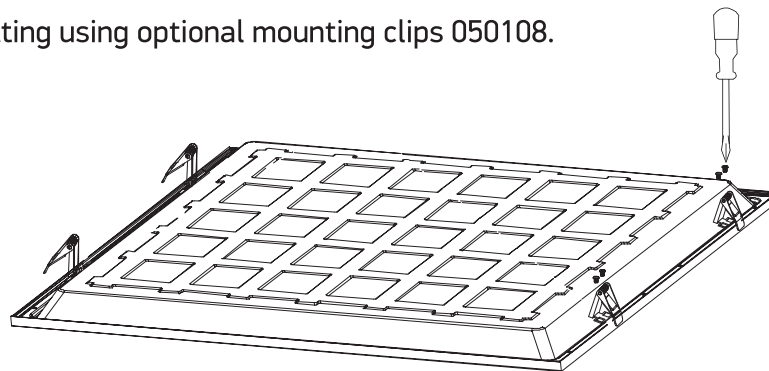

INSTALLATION MANUAL

50140B

ecopanel

80
CRI

CE

RoHS
COMPLIANT

NOT
DIMMABLE

230V | SMD 2835 | 40W | IP20 | Aluminium + Steel
Complete with 850mA driver.

one
LIGHT

A Recessed fitting for 600x600mm T-rail false ceilings.

B Mounting fitting using optional mounting clips 050108.

C Ceiling mount suspended applications using optional kit 050017.

Warnings:

1. Make sure that the product is installed properly before connecting to electricity.
2. Do not cover the fitting.
3. Maintenance and installation should only be carried out by a professional electrician.