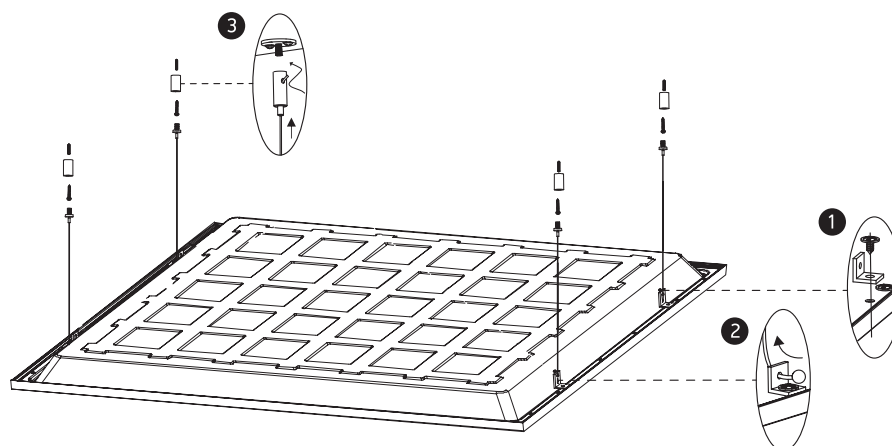

one
LIGHT

A Recessed fitting for 600x600mm T-rail false ceilings.

B Mounting fitting using optional mounting clips 050108.

C Ceiling mount suspended applications using optional kit 050017.

Warnings:

1. Make sure that the product is installed properly before connecting to electricity.
2. Do not cover the fitting.
3. Maintenance and installation should only be carried out by a professional electrician.