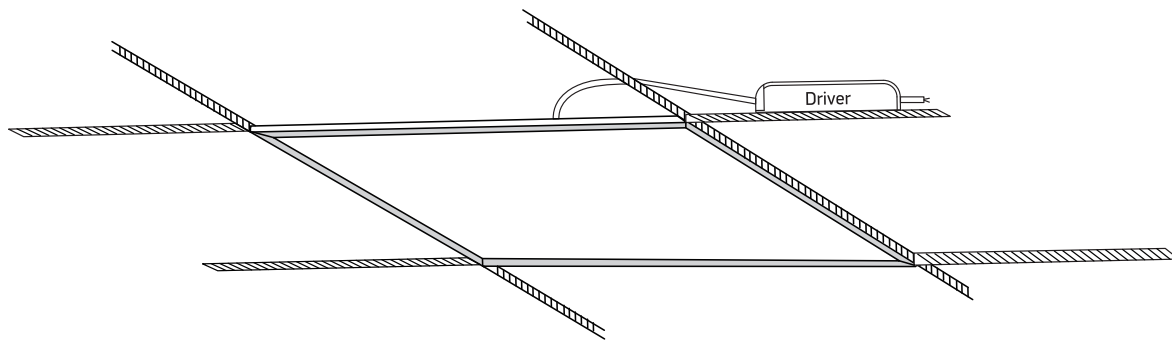

INSTALLATION MANUAL

50140B

ecopanel

80
CRI

CE

RoHS
COMPLIANT

NOT
DIMMABLE

230V | SMD 2835 | 40W | IP20 | Aluminium + Steel
Complete with 850mA driver.

one
LIGHT

A Recessed fitting for 600x600mm T-rail false ceilings.

B Mounting fitting using optional mounting clips 050108.

C Ceiling mount suspended applications using optional kit 050017.

Warnings:

1. Make sure that the product is installed properly before connecting to electricity.
2. Do not cover the fitting.
3. Maintenance and installation should only be carried out by a professional electrician.