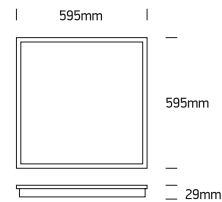

INSTALLATION MANUAL

50140B

ecopanel

80
CRI

CE

RoHS
COMPLIANT

NOT
DIMMABLE

230V | SMD 2835 | 40W | IP20 | Aluminium + Steel
Complete with 850mA driver.

one
LIGHT

A Recessed fitting for 600x600mm T-rail false ceilings.

B Mounting fitting using optional mounting clips 050108.

C Ceiling mount suspended applications using optional kit 050017.

Warnings:

1. Make sure that the product is installed properly before connecting to electricity.
2. Do not cover the fitting.
3. Maintenance and installation should only be carried out by a professional electrician.