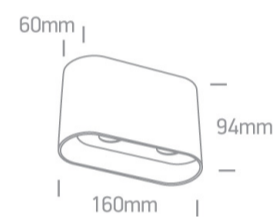

12 Wall & Ceiling>GU10 Decorative Cylinders Aluminium

12205T/B

2x10W MR16 GU10 Ceiling Light.

Complies with standard EN60598-1 and any other specific standards.

Downloads

Dimensions

Physical Specification

Item Group	12 Wall & Ceiling
Family	GU10 Decorative Cylinders Aluminium
Order Code	12205T/B
Colour	Black
Material	Aluminium
Shape	Rectangular
Length	160mm
Width	60mm
Height	94mm
Surface Ceiling	Yes
Indoor	Yes
Adjustable	No

Electrical Characteristics

Gear	No
Fitting + Driver	
Input Voltage	100-240V
50 Hz	Yes
60 Hz	Yes
Safety Class	
Power(Watts)	2x10W
IP Rating	IP20
Light Source	Replaceable lamp
Lamp Holder	GU10
Number of Lamps	2
Dimmable	N/A
F Mark	

Illumination Data

Illumination Diagram

Packing Info

Box Length	16,5cm
Box Width	6,5cm
Box Height	10cm
Box Weight	0.685kg
Pcs/Carton	20
Barcode	5291889060574
HS Code	9405409900

Certification & Warranty

Warranty