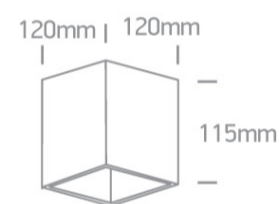

12 Wall &amp; Ceiling&gt;R111 GU10 Ceiling Lights

12144A/B

15W GU10, R111 Ceiling Light.

Complies with standard EN60598-1 and any other specific standards.

## Dimensions

## Physical Specification

Item Group	12 Wall & Ceiling
Family	R111 GU10 Ceiling Lights
Order Code	12144A/B
Colour	Black
Material	Aluminium
Shape	Rectangular
Length	120mm
Width	120mm
Height	115mm
Surface Ceiling	Yes
Indoor	Yes
Adjustable	No

## Packing Info

Box Length	12,5cm
Box Width	12,5cm
Box Height	12,5cm
Box Weight	0.565kg
Pcs/Carton	20
Barcode	5291889060635
HS Code	9405409900

Certification & Warranty

Warranty

5 Years

Weee Directive

Yes

switch to  
**one light!**