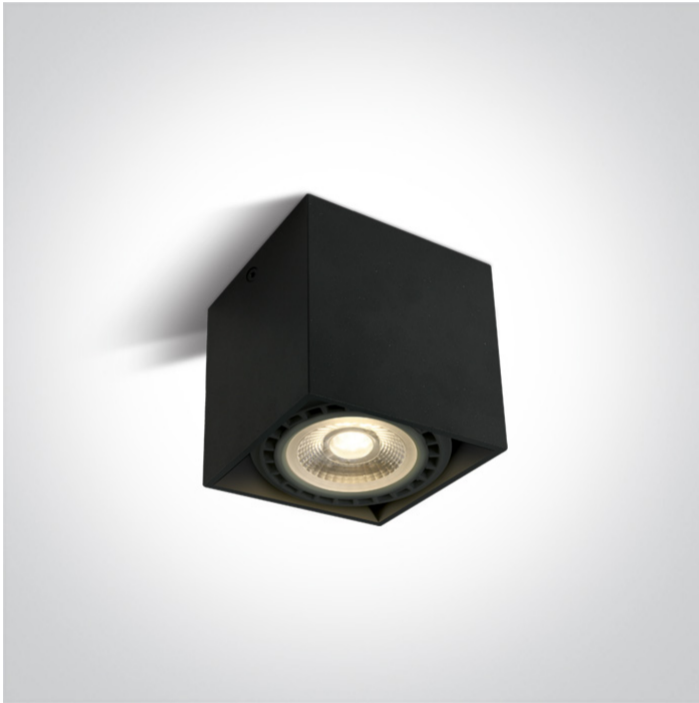

12 Wall &amp; Ceiling&gt;R111 GU10 Ceiling Lights

12144A/B

15W GU10, R111 Ceiling Light.

Complies with standard EN60598-1 and any other specific standards.

## Physical Specification

Item Group	12 Wall & Ceiling
Family	R111 GU10 Ceiling Lights
Order Code	12144A/B
Colour	Black
Material	Aluminium
Shape	Rectangular
Length	120mm
Width	120mm
Height	115mm
Surface Ceiling	Yes
Indoor	Yes
Adjustable	No