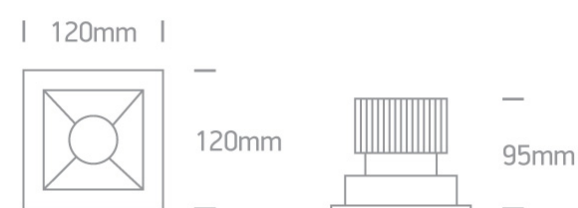

06 Downlights Fixed LED>Shop Square Boxes

50120B/B/W

20W downlight LED, shop square boxes range IP20, ideal for commercial applications such as offices, galleries and showrooms.

Supplied with 500mA non-dimmable LED driver.

Complies with standard EN60598-1 and any other specific standards.

Downloads

Dimensions

Physical Specification

Item Group	06 Downlights Fixed LED
Family	Shop Square Boxes
Order Code	50120B/B/W
Colour	Black
Material	Aluminium
Shape	Rectangular
Length	120mm
Width	120mm
Height	95mm
Cutout Hole Width	105mm
Cutout Hole Length	105mm
Recessed Ceiling	Yes

Colour Temperature	3000K
Lumen Output	1700lm
Light Efficiency	85lm/W
CRI	80
Beam Angle	30°
Illumination Diagram	

Packing Info

Box Length	14cm
Box Width	14cm
Box Height	11cm
Pcs/Carton	20
Barcode	5291889061380
HS Code	9405409900