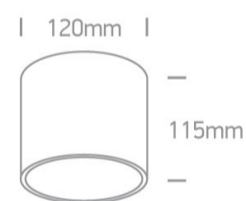

12 Wall & Ceiling > R111 GU10 Ceiling Lights

12144/B

15W GU10, R111 Ceiling Light.

Complies with standard EN60598-1 and any other specific standards.

Downloads

Dimensions

Physical Specification

Item Group	12 Wall & Ceiling
Family	R111 GU10 Ceiling Lights
Order Code	12144/B
Colour	Black
Material	Aluminium
Shape	Circular
Height	115mm
Diameter	120mm
Surface Ceiling	Yes
Indoor	Yes
Adjustable	No

Illumination Data

Illumination Diagram

Packing Info

Box Length	12,5cm
Box Width	12,5cm
Box Height	12,5cm
Box Weight	0.470kg
Pcs/Carton	20
Barcode	5291889060659
HS Code	9405409900

Certification & Warranty

Warranty