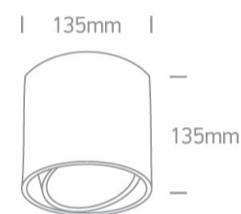

## Dimensions

White

Material

Aluminium

Shape

Circular

Height

135mm

Diameter	135mm
Surface Ceiling	Yes
Indoor	Yes
Adjustable	2 Directions