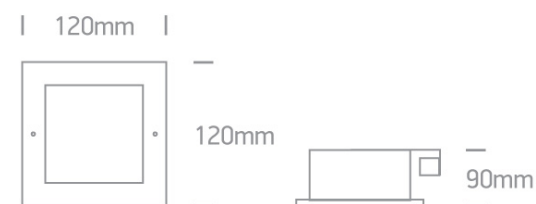

05 Downlights Fixed>E27 Budget Downlights Metal

50115BF/MC

Recessed downlight with E27 lampholder.

Complies with standard EN60598-1 and any other specific standards.

Downloads

Dimensions

Physical Specification

Item Group	05 Downlights Fixed
Family	E27 Budget Downlights Metal
Order Code	50115BF/MC
Colour	Brushed Chrome
Material	Metal
Shape	Rectangular
Length	120mm
Width	120mm
Height	90mm
Cutout Hole Width	110mm
Cutout Hole Length	110mm
Recessed Ceiling	Yes