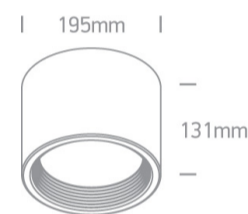

# 12135L/W/W

35W COB LED ceiling downlight, ideal for residential and commercial illumination.

Complete with non-dimmable LED driver.

Complies with standard EN60598-1 and any other specific standards.

### Dimensions

### Physical Specification

Item Group	13 Wall & Ceiling LED
Family	The SMD Cylinders Aluminium
Order Code	12135L/W/W
Colour	White
Material	Aluminium
Shape	Circular
Height	131mm
Diameter	195mm
Surface Ceiling	Yes
Indoor	Yes
Adjustable	No

#### Illumination Data

Colour Temperature	3000K
Lumen Output	3000lm
Light Efficiency	85,71lm/W
CRI	80
Beam Angle	90°
Illumination Diagram	