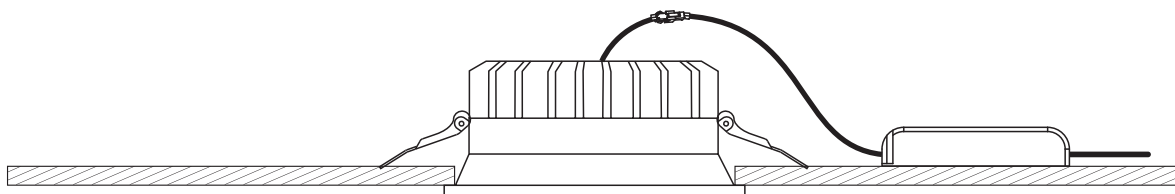

INSTALLATION MANUAL

50122D

ecolight

80 CRI

230V | SMD 2835 | 22W | IP20 | Die cast
Complete with 500mA driver.

one
LIGHT

A

CUTOUT HOLE: 160x160mm

B

C

*IP54 is the protection degree of the fitting under the ceiling. The fitting part hidden in the ceiling is IP20

Warnings:

1. Make sure that the product is installed properly before connecting to electricity.
2. Do not cover the fitting.
3. Maintenance and installation should only be carried out by a professional electrician.