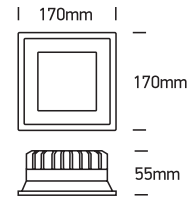

INSTALLATION MANUAL

50122D

ecolight

80 CRI

230V | SMD 2835 | 22W | IP20 | Die cast
Complete with 500mA driver.

one
LIGHT

A

CUTOUT HOLE: 160x160mm

B

C

*IP54 is the protection degree of the fitting under the ceiling. The fitting part hidden in the ceiling is IP20

Warnings:

1. Make sure that the product is installed properly before connecting to electricity.
2. Do not cover the fitting.
3. Maintenance and installation should only be carried out by a professional electrician.