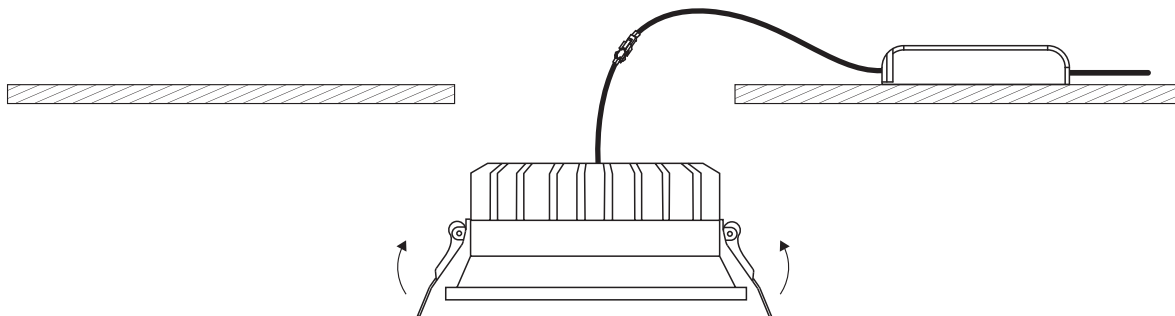

INSTALLATION MANUAL

50122D

ecolight

80 CRI

230V | SMD 2835 | 22W | IP20 | Die cast
Complete with 500mA driver.

one
LIGHT

A

CUTOUT HOLE: 160x160mm

B

C

*IP54 is the protection degree of the fitting under the ceiling. The fitting part hidden in the ceiling is IP20

Warnings:

1. Make sure that the product is installed properly before connecting to electricity.
2. Do not cover the fitting.
3. Maintenance and installation should only be carried out by a professional electrician.