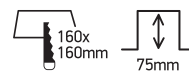

INSTALLATION MANUAL

50122D

ecolight

80 CRI

230V | SMD 2835 | 22W | IP20 | Die cast
Complete with 500mA driver.

one
LIGHT

A

CUTOUT HOLE: 160x160mm

B

C

*IP54 is the protection degree of the fitting under the ceiling. The fitting part hidden in the ceiling is IP20

Warnings:

1. Make sure that the product is installed properly before connecting to electricity.
2. Do not cover the fitting.
3. Maintenance and installation should only be carried out by a professional electrician.