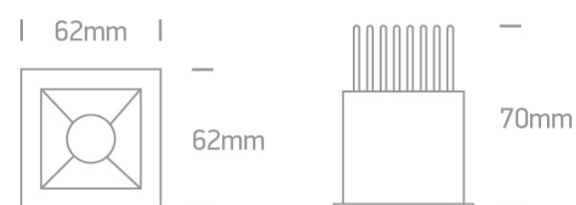

## 50107B/W/W

Recessed spot with COB LED. Ideal for shops and hotels.

Requires 350mA constant current driver.

Complies with standard EN60598-1 and any other specific standards.

### Dimensions

## Physical Specification

Item Group	02 Recessed Spots Fixed LED
Family	Medium Shop Square Boxes Aluminium + steel
Order Code	50107B/W/W
Colour	White
Material	Aluminium + Steel
Shape	Rectangular
Length	62mm
Width	62mm
Height	70mm
Cutout Hole Width	57mm
Cutout Hole Length	57mm
Recessed Ceiling	Yes
Depth Required	90mm
Indoor	Yes
Adjustable	No