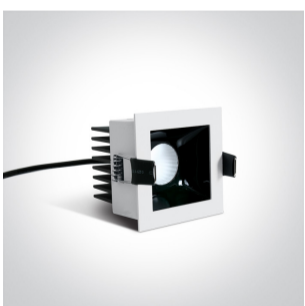

02 Recessed Spots Fixed LED>Medium Shop Square Boxes Aluminium + steel

50107B/W/W

Recessed spot with COB LED. Ideal for shops and hotels.

Requires 350mA constant current driver.

Complies with standard EN60598-1 and any other specific standards.

Downloads

Dimensions

Gallery

Must be ordered separately

89008