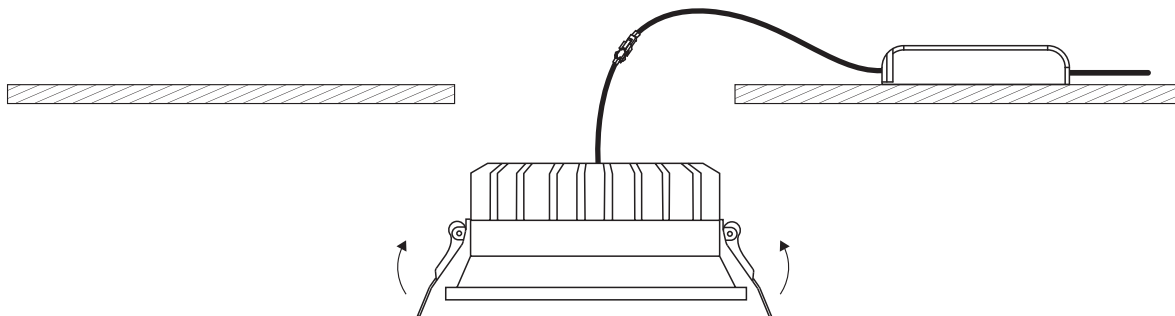

INSTALLATION MANUAL

50122D

ecolight

80
CRI

230V | SMD 2835 | 22W | IP20 | Die cast
Complete with 500mA driver.

one
LIGHT

A

CUTOUT HOLE: 160x160mm

B

C

*IP54 is the protection degree of the fitting under the ceiling. The fitting part hidden in the ceiling is IP20

Warnings:

1. Make sure that the product is installed properly before connecting to electricity.
2. Do not cover the fitting.
3. Maintenance and installation should only be carried out by a professional electrician.