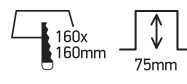

INSTALLATION MANUAL

50122D

ecolight

80
CRI

230V | SMD 2835 | 22W | IP20 | Die cast
Complete with 500mA driver.

one
LIGHT

A

CUTOUT HOLE: 160x160mm

B

C

*IP54 is the protection degree of the fitting under the ceiling. The fitting part hidden in the ceiling is IP20

Warnings:

1. Make sure that the product is installed properly before connecting to electricity.
2. Do not cover the fitting.
3. Maintenance and installation should only be carried out by a professional electrician.