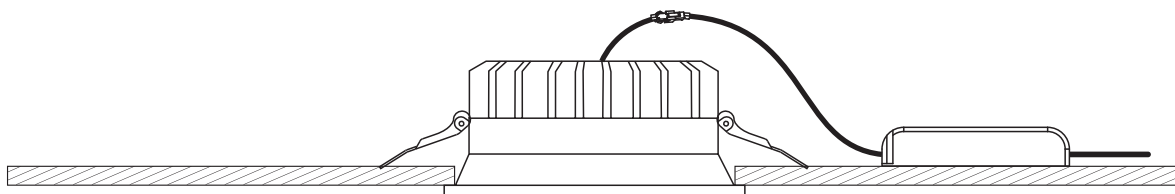

INSTALLATION MANUAL

50122D

ecolight

80
CRI

230V | SMD 2835 | 22W | IP20 | Die cast
Complete with 500mA driver.

one
LIGHT

A

CUTOUT HOLE: 160x160mm

B

C

*IP54 is the protection degree of the fitting under the ceiling. The fitting part hidden in the ceiling is IP20

Warnings:

1. Make sure that the product is installed properly before connecting to electricity.
2. Do not cover the fitting.
3. Maintenance and installation should only be carried out by a professional electrician.