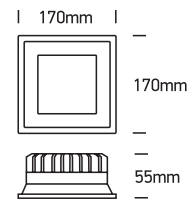

INSTALLATION MANUAL

50122D

ecolight

80
CRI

230V | SMD 2835 | 22W | IP20 | Die cast
Complete with 500mA driver.

one
LIGHT

A

CUTOUT HOLE: 160x160mm

B

C

*IP54 is the protection degree of the fitting under the ceiling. The fitting part hidden in the ceiling is IP20

Warnings:

1. Make sure that the product is installed properly before connecting to electricity.
2. Do not cover the fitting.
3. Maintenance and installation should only be carried out by a professional electrician.