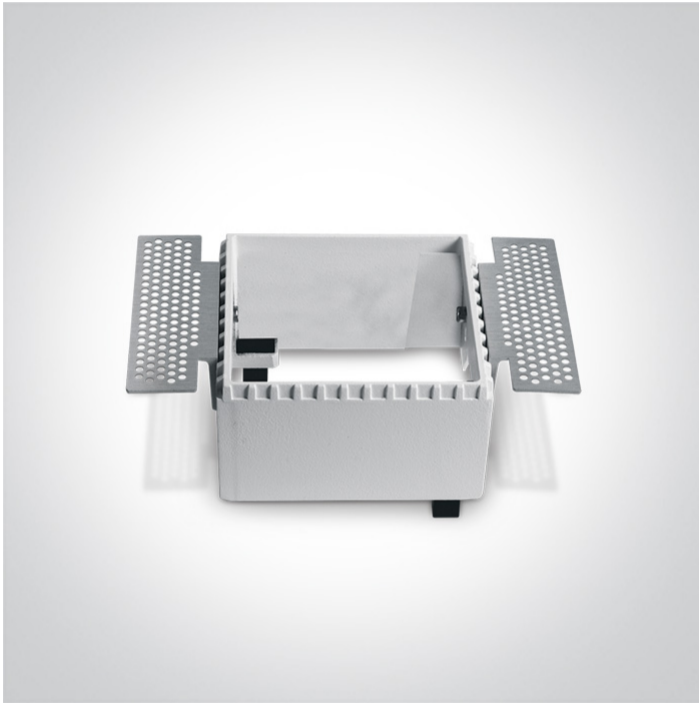

01 Recessed Spots Fixed > The Trimless Chill Out Range Square

50105RM

Trimless Recessed dark light MR16 spot with interchangeable reflector and GU10 lampholder.

Reflector must be order seperately.

Complies with standard EN60598-1 and any other specific standards.

Downloads

Dimensions

Gallery

Must be ordered separately

050098/B

050098/BS

050098/C

050098/CU

050098/G

050098/GL

050098/W

Physical Specification

Item Group	01 Recessed Spots Fixed
Family	The Trimless Chill Out Range Square
Order Code	50105RM
Colour	White
Material	Die Cast
Shape	Rectangular
Length	75mm
Width	75mm
Height	55mm
Cutout Hole Width	85mm
Cutout Hole Length	75mm
Recessed trimless ceiling	Yes
Depth Required	130mm
Indoor	Yes
Adjustable	No