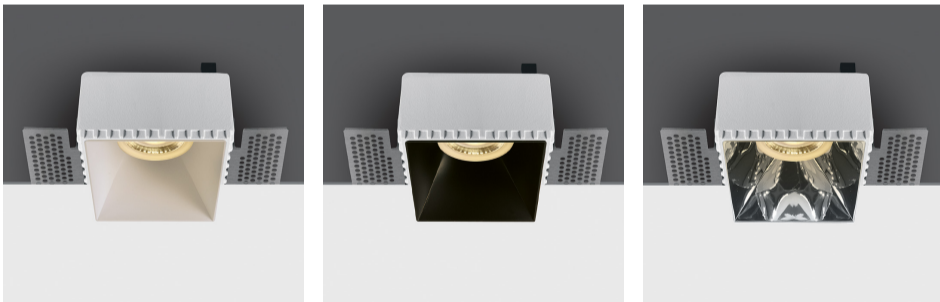

01 Recessed Spots Fixed > The Trimless Chill Out Range Square

50105RM

Trimless Recessed dark light MR16 spot with interchangeable reflector and GU10 lampholder.

Reflector must be order seperately.

Complies with standard EN60598-1 and any other specific standards.

Downloads

Dimensions

Gallery

Must be ordered separately

050098/B

050098/BS

050098/C

050098/CU

050098/G

050098/GL

050098/W

Physical Specification

Item Group	01 Recessed Spots Fixed
Family	The Trimless Chill Out Range Square
Order Code	50105RM
Colour	White
Material	Die Cast
Shape	Rectangular
Length	75mm
Width	75mm
Height	55mm
Cutout Hole Width	85mm
Cutout Hole Length	75mm
Recessed trimless ceiling	Yes
Depth Required	130mm
Indoor	Yes
Adjustable	No