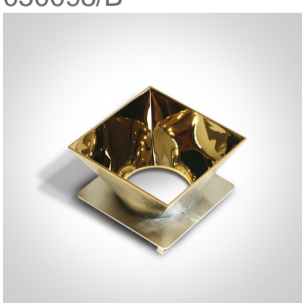

01 Recessed Spots Fixed > The Trimless Chill Out Range Square

50105RM

Trimless Recessed dark light MR16 spot with interchangeable reflector and GU10 lampholder.

Reflector must be order seperately.

Complies with standard EN60598-1 and any other specific standards.

Downloads

Dimensions

Gallery

Must be ordered separately

050098/B

050098/BS

050098/C

050098/CU

050098/G

050098/GL

050098/W

Physical Specification

Item Group	01 Recessed Spots Fixed
Family	The Trimless Chill Out Range Square
Order Code	50105RM
Colour	White
Material	Die Cast
Shape	Rectangular
Length	75mm
Width	75mm
Height	55mm
Cutout Hole Width	85mm
Cutout Hole Length	75mm
Recessed trimless ceiling	Yes
Depth Required	130mm
Indoor	Yes
Adjustable	No