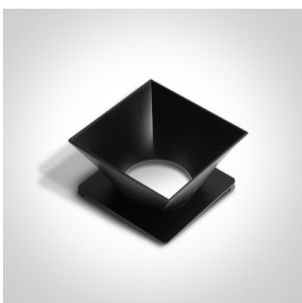

01 Recessed Spots Fixed > The Trimless Chill Out Range Square

50105RM

Trimless Recessed dark light MR16 spot with interchangeable reflector and GU10 lampholder.

Reflector must be order seperately.

Complies with standard EN60598-1 and any other specific standards.

Downloads

Dimensions

Gallery

Must be ordered separately

050098/B

050098/BS

050098/C

050098/CU

050098/G

050098/GL

050098/W

Physical Specification

Item Group	01 Recessed Spots Fixed
Family	The Trimless Chill Out Range Square
Order Code	50105RM
Colour	White
Material	Die Cast
Shape	Rectangular
Length	75mm
Width	75mm
Height	55mm
Cutout Hole Width	85mm
Cutout Hole Length	75mm
Recessed trimless ceiling	Yes
Depth Required	130mm
Indoor	Yes
Adjustable	No