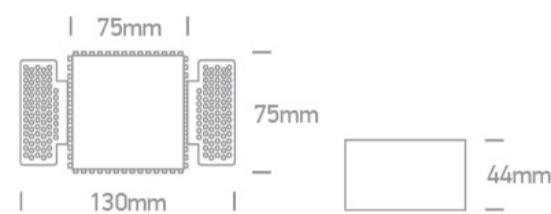

01 Recessed Spots Fixed > The Trimless Chill Out Range Square

50105RM

Trimless Recessed dark light MR16 spot with interchangeable reflector and GU10 lampholder.

Reflector must be order seperately.

Complies with standard EN60598-1 and any other specific standards.

Downloads

Dimensions

Gallery

Must be ordered separately

050098/B

050098/BS

050098/C

050098/CU

050098/G

050098/GL

050098/W

Physical Specification

Item Group	01 Recessed Spots Fixed
Family	The Trimless Chill Out Range Square
Order Code	50105RM
Colour	White
Material	Die Cast
Shape	Rectangular
Length	75mm
Width	75mm
Height	55mm
Cutout Hole Width	85mm
Cutout Hole Length	75mm
Recessed trimless ceiling	Yes
Depth Required	130mm
Indoor	Yes
Adjustable	No

Packing Info

Box Length

10cm

Box Width

7cm

Box Height

15cm

Box Weight