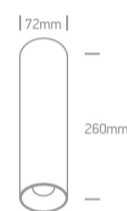

13 Wall & Ceiling LED>LED Decorative Cylinders

12124D/B/W

24W COB LED Cylinder, ideal for residential and commercial illumination.

Complete with non-dimmable LED driver.

Complies with standard EN60598-1 and any other specific standards.

Downloads

Dimensions

Physical Specification

Item Group	13 Wall & Ceiling LED
Family	LED Decorative Cylinders
Order Code	12124D/B/W
Colour	Black
Material	Aluminium + Plastic
Shape	Circular
Height	260mm
Diameter	72mm
Surface Ceiling	Yes
Indoor	Yes
Adjustable	No

Illumination Data

Colour Temperature	3000K
Lumen Output	2000lm
Light Efficiency	83,33lm/W
CRI	80
Beam Angle	45°
Illumination Diagram	

Packing Info

Box Length	8cm
Box Width	8cm
Box Height	26,5cm
Box Weight	0.772kg
Pcs/Carton	18
Barcode	5291889058762
HS Code	9405413990