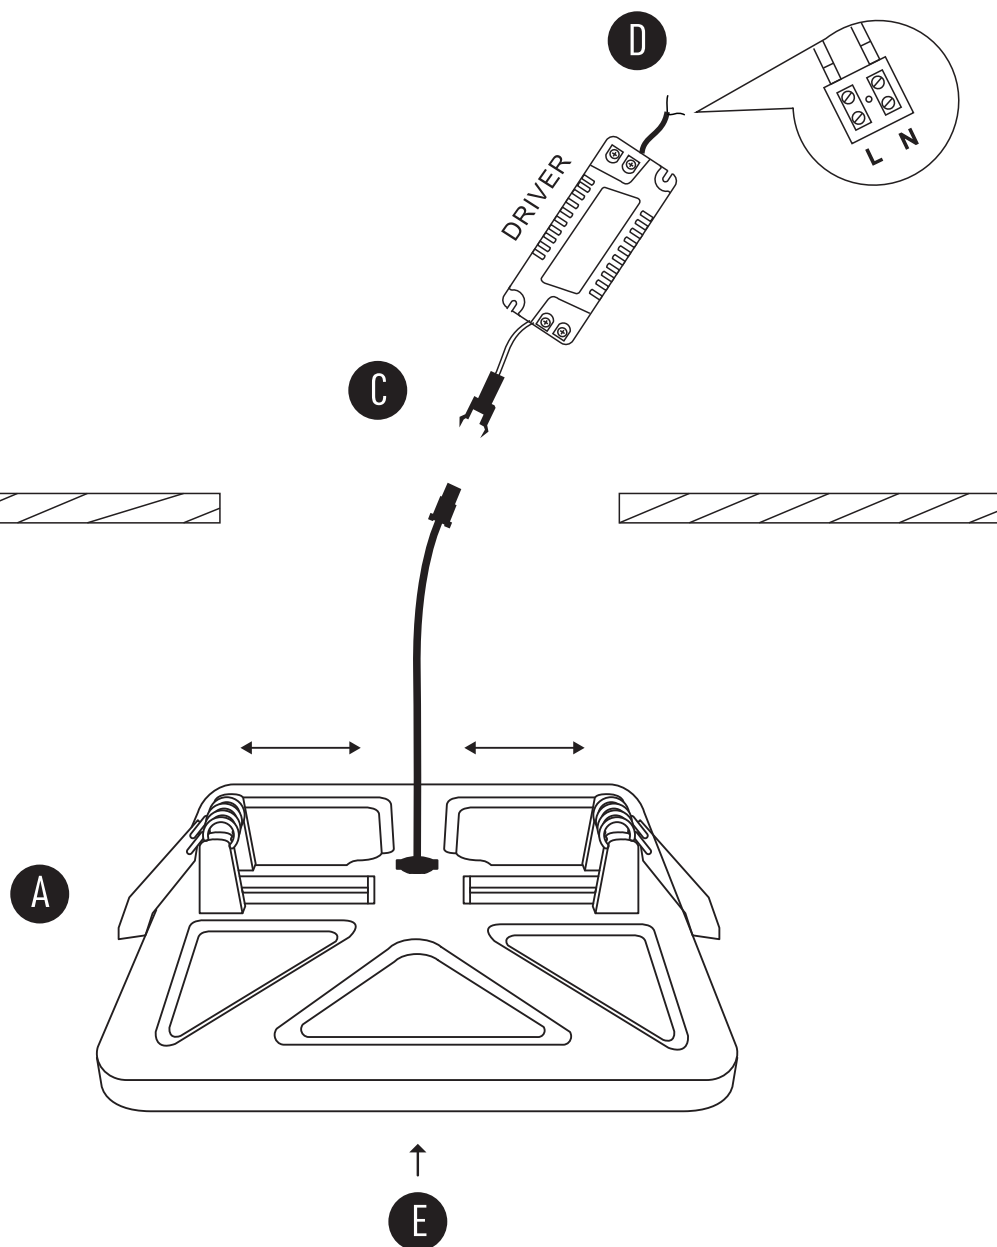

INSTALLATION MANUAL

50114CE

LED
BUILT IN

80
CRI

70-140mm 50mm

230V | SMD 4014 | 14W | IP20 | Aluminium + PC
Complete with 300mA driver.

Warnings:

1. Make sure that the product is installed properly before connecting to electricity.
2. Do not cover the fitting.
3. Maintenance and installation should only be carried out by a professional electrician.