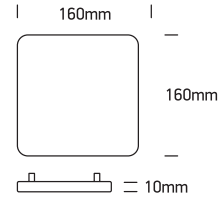

INSTALLATION MANUAL

50114CE

LED
BUILT IN

80
CRI

70-140mm 50mm

230V | SMD 4014 | 14W | IP20 | Aluminium + PC
Complete with 300mA driver.

Warnings:

1. Make sure that the product is installed properly before connecting to electricity.
2. Do not cover the fitting.
3. Maintenance and installation should only be carried out by a professional electrician.