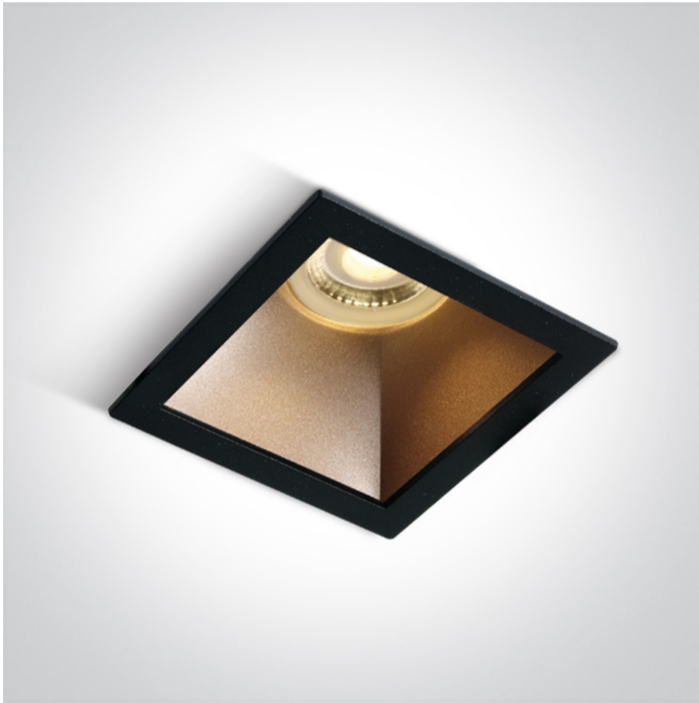

01 Recessed Spots Fixed>The Chill Out Range Square

50105M/B/BS

Black Body Brass Reflector Dark Light Recessed MR16 spot with GU10 lampholder.

Complies with standard EN60598-1 and any other specific standards.

Downloads

Dimensions

Physical Specification

Item Group	01 Recessed Spots Fixed
Family	The Chill Out Range Square
Order Code	50105M/B/BS
Colour	Black-Brass
Material	Aluminium
Shape	Rectangular
Length	84mm
Width	84mm
Height	45mm
Cutout Hole Width	76mm
Cutout Hole Length	76mm
Recessed Ceiling	Yes