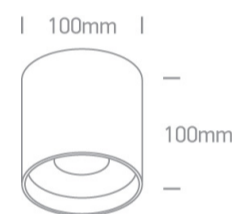

13 Wall & Ceiling LED>LED Fashion Cylinders

12122C/W/W

22W COB LED Cylinder, ideal for residential and commercial illumination.

Complete with non-dimmable LED driver.

Complies with standard EN60598-1 and any other specific standards.

Downloads

Dimensions

Physical Specification

Item Group	13 Wall & Ceiling LED
Family	LED Fashion Cylinders
Order Code	12122C/W/W
Colour	White
Material	Die Cast
Shape	Circular
Height	100mm
Diameter	100mm
Surface Ceiling	Yes
Indoor	Yes
Adjustable	No

Illumination Data

Colour Temperature	3000K
Lumen Output	1500lm
Light Efficiency	68,18lm/W
CRI	90
Beam Angle	38°
Illumination Diagram	

Packing Info

Box Length	14,5cm
Box Width	14cm
Box Height	11cm
Box Weight	0.655kg
Pcs/Carton	20
Barcode	5291889059387
HS Code	9405413990