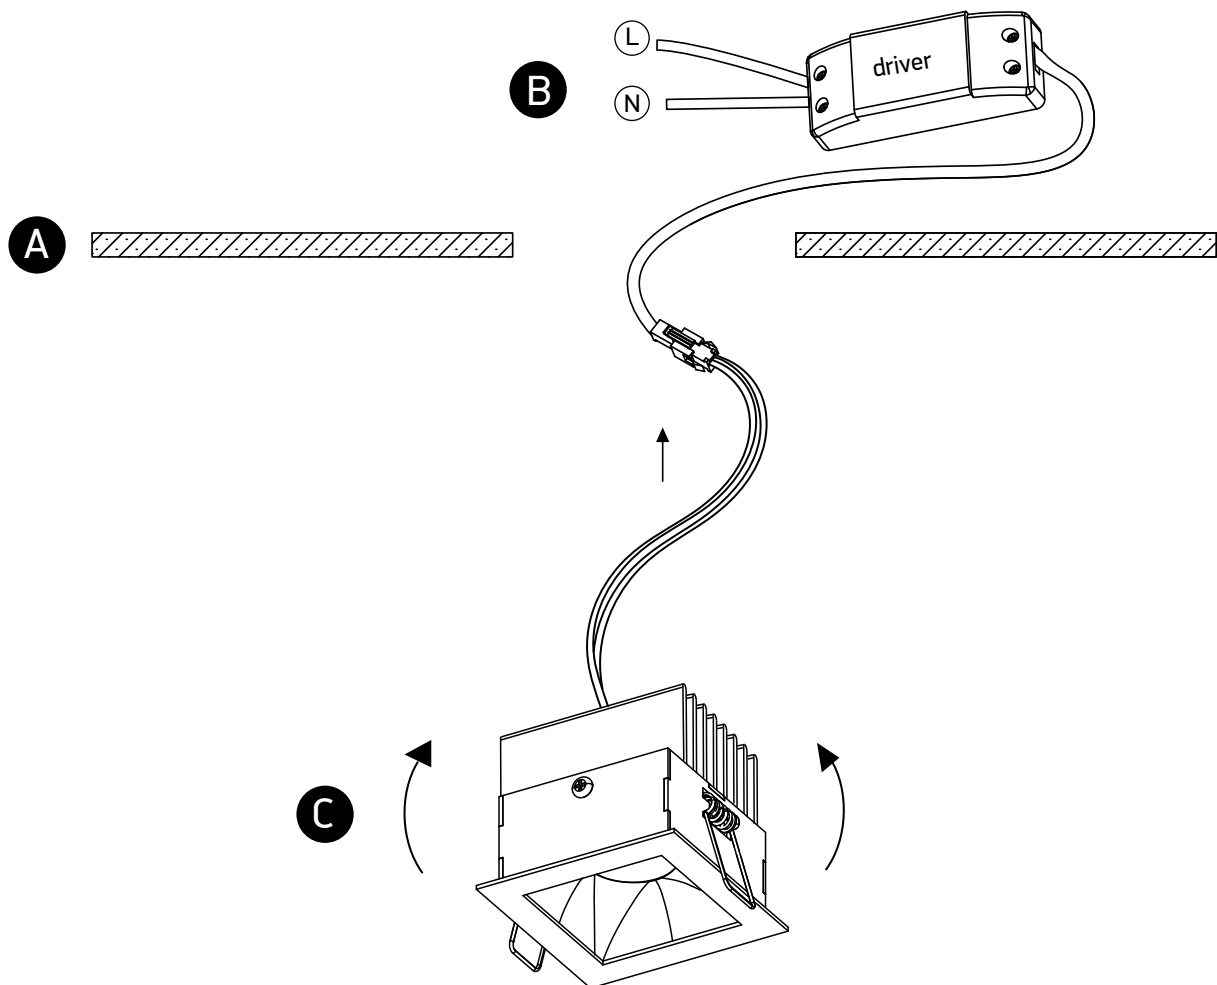

INSTALLATION MANUAL

50107B

ecolight

350mA | COB LED | 6,5W | IP20 | Aluminium + steel
Requires 350mA driver.

90
CRI

Warnings:

1. Make sure that the product is installed properly before connecting to electricity.
2. Do not cover the fitting.
3. Maintenance and installation should only be carried out by a professional electrician.