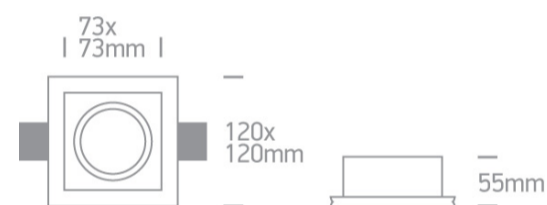

01 Recessed Spots Fixed > Trimless Gypsum

50105GT2

Trimless Gypsum Dark Light Recessed MR16 spot with GU10 lampholder.

Complies with standard EN60598-1 and any other specific standards.

Downloads

Dimensions

Colour

White

Material

Gypsum

Shape

Rectangular

Length

120mm

Width	120mm
Height	55mm
Cutout Hole Width	122mm
Cutout Hole Length	122mm
Recessed trimless ceiling	Yes
Depth Required	150mm
Indoor	Yes
Adjustable	No

Electrical Characteristics

Gear	No
Fitting + Driver	
Input Voltage	100-240V
50 Hz	Yes
60 Hz	Yes
Safety Class	
Power(Watts)	10W
IP Rating	IP20
Light Source	Replaceable lamp
Lamp Holder	GU10
Number of Lamps	1
Dimmable	N/A
Cable Length	15cm
F Mark	

Illumination Data

Illumination Diagram	
Dark Light	Yes

Box Length	20cm
Box Width	17cm
Box Height	11cm
Box Weight	0,685kg
Pcs/Carton	24
Barcode	5291889031659
HS Code	9405409900

Certification & Warranty

Warranty	5 Years
Weee Directive	Yes