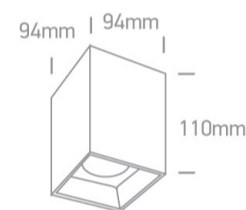

### Dimensions

### Physical Specification

Item Group	13 Wall & Ceiling LED
Family	The Retro Dark Light Cubes
Order Code	12120ZA/B/W
Colour	Black
Material	Die Cast + Plastic
Shape	Rectangular
Length	94mm

Width	94mm
Height	110mm
Surface Ceiling	Yes
Indoor	Yes
Adjustable	No