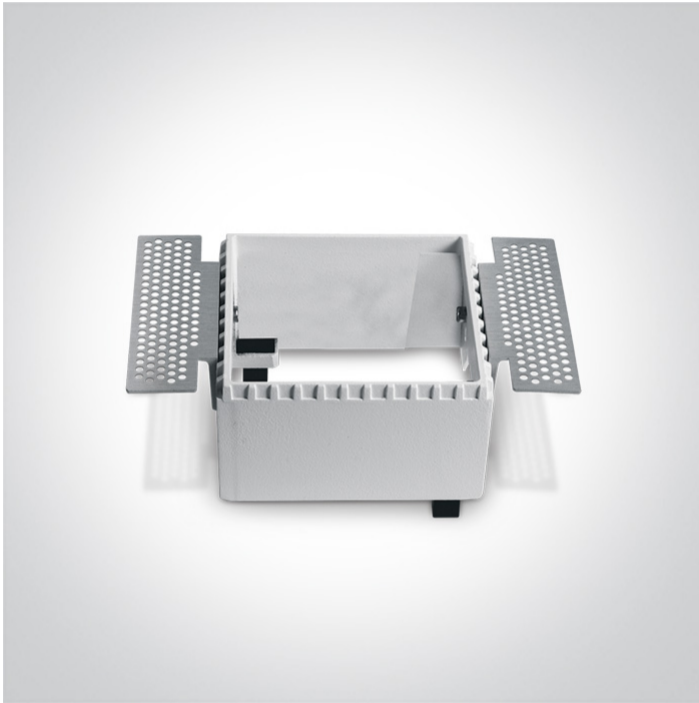

01 Recessed Spots Fixed>The Trimless Chill Out Range Square

50105RM

Trimless Recessed dark light MR16 spot with interchangeable reflector and GU10 lampholder.

Reflector must be order seperately.

Complies with standard EN60598-1 and any other specific standards.

Downloads

Dimensions

Gallery

Must be ordered separately

050098/B

050098/BS

050098/C

050098/CU

050098/G

050098/GL

050098/W

Physical Specification

Item Group	01 Recessed Spots Fixed
Family	The Trimless Chill Out Range Square
Order Code	50105RM
Colour	White
Material	Die Cast
Shape	Rectangular
Length	75mm
Width	75mm
Height	55mm
Cutout Hole Width	85mm
Cutout Hole Length	75mm
Recessed trimless ceiling	Yes
Depth Required	130mm
Indoor	Yes
Adjustable	No