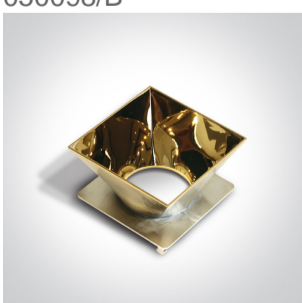

01 Recessed Spots Fixed>The Trimless Chill Out Range Square

50105RM

Trimless Recessed dark light MR16 spot with interchangeable reflector and GU10 lampholder.

Reflector must be order seperately.

Complies with standard EN60598-1 and any other specific standards.

Downloads

Dimensions

Gallery

Must be ordered separately

050098/B

050098/BS

050098/C

050098/CU

050098/G

050098/GL

050098/W

Physical Specification

Item Group	01 Recessed Spots Fixed
Family	The Trimless Chill Out Range Square
Order Code	50105RM
Colour	White
Material	Die Cast
Shape	Rectangular
Length	75mm
Width	75mm
Height	55mm
Cutout Hole Width	85mm
Cutout Hole Length	75mm
Recessed trimless ceiling	Yes
Depth Required	130mm
Indoor	Yes
Adjustable	No