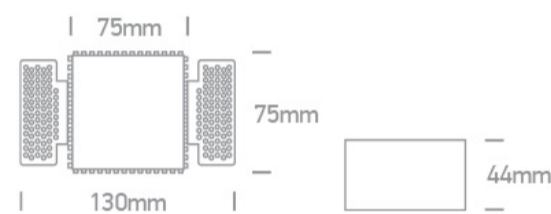

01 Recessed Spots Fixed>The Trimless Chill Out Range Square

50105RM

Trimless Recessed dark light MR16 spot with interchangeable reflector and GU10 lampholder.

Reflector must be order seperately.

Complies with standard EN60598-1 and any other specific standards.

Downloads

Dimensions

Gallery

Must be ordered separately

050098/B

050098/BS

050098/C

050098/CU

050098/G

050098/GL

050098/W

Physical Specification

Item Group	01 Recessed Spots Fixed
Family	The Trimless Chill Out Range Square
Order Code	50105RM
Colour	White
Material	Die Cast
Shape	Rectangular
Length	75mm
Width	75mm
Height	55mm
Cutout Hole Width	85mm
Cutout Hole Length	75mm
Recessed trimless ceiling	Yes
Depth Required	130mm
Indoor	Yes
Adjustable	No

Packing Info

Box Length

10cm

Box Width

7cm

Box Height

15cm

Box Weight