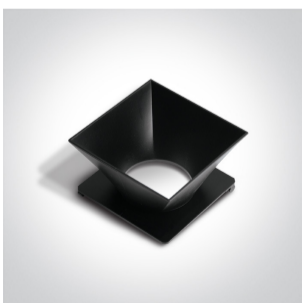

01 Recessed Spots Fixed>The Trimless Chill Out Range Square

50105RM

Trimless Recessed dark light MR16 spot with interchangeable reflector and GU10 lampholder.

Reflector must be order seperately.

Complies with standard EN60598-1 and any other specific standards.

Downloads

Dimensions

Gallery

Must be ordered separately

050098/B

050098/BS

050098/C

050098/CU

050098/G

050098/GL

050098/W

Physical Specification

Item Group	01 Recessed Spots Fixed
Family	The Trimless Chill Out Range Square
Order Code	50105RM
Colour	White
Material	Die Cast
Shape	Rectangular
Length	75mm
Width	75mm
Height	55mm
Cutout Hole Width	85mm
Cutout Hole Length	75mm
Recessed trimless ceiling	Yes
Depth Required	130mm
Indoor	Yes
Adjustable	No