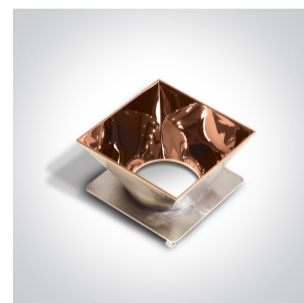

01 Recessed Spots Fixed>The Trimless Chill Out Range Square

50105RM

Trimless Recessed dark light MR16 spot with interchangeable reflector and GU10 lampholder.

Reflector must be order seperately.

Complies with standard EN60598-1 and any other specific standards.

Downloads

Dimensions

Gallery

Must be ordered separately

050098/B

050098/BS

050098/C

050098/CU

050098/G

050098/GL

050098/W

Physical Specification

Item Group	01 Recessed Spots Fixed
Family	The Trimless Chill Out Range Square
Order Code	50105RM
Colour	White
Material	Die Cast
Shape	Rectangular
Length	75mm
Width	75mm
Height	55mm
Cutout Hole Width	85mm
Cutout Hole Length	75mm
Recessed trimless ceiling	Yes
Depth Required	130mm
Indoor	Yes
Adjustable	No