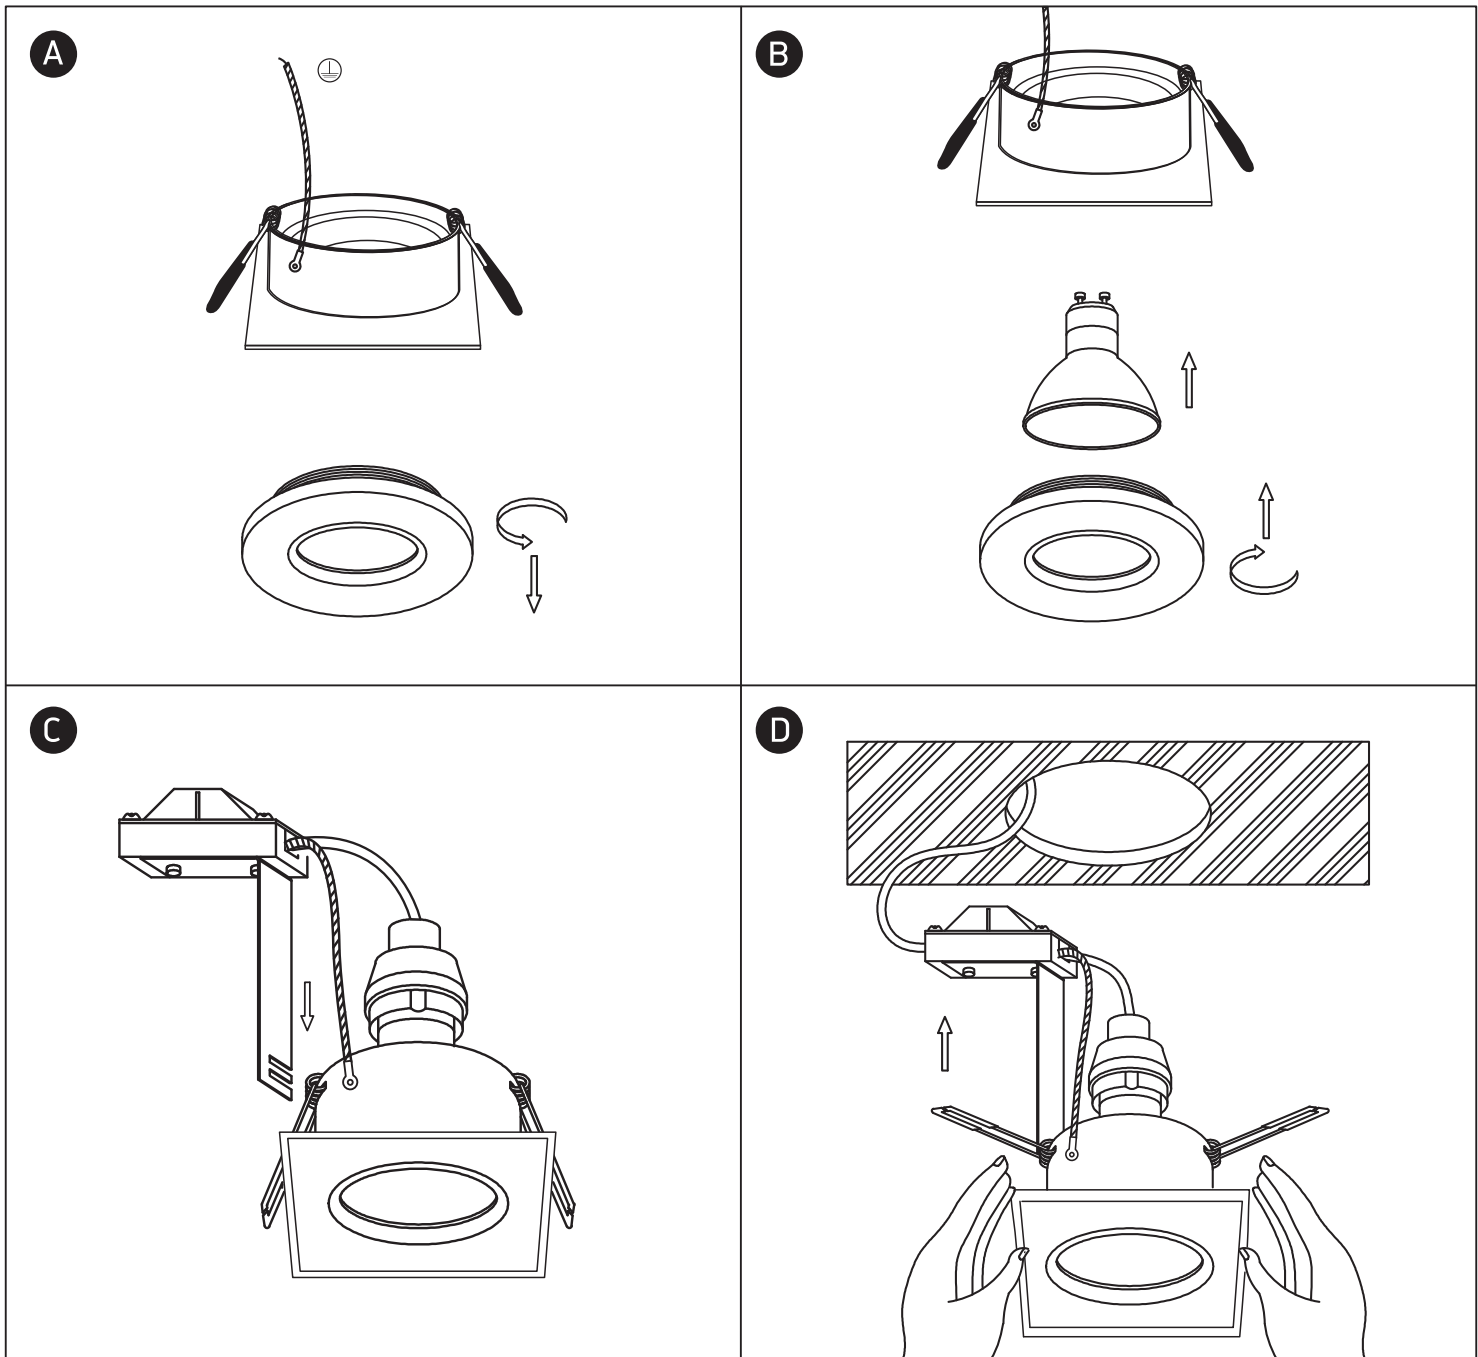

# INSTALLATION MANUAL

50105R1

100-240V | MR16 | GU10 | 10W | \*IP65 | Aluminium

\*IP65 is the protection degree for the visible part of the fitting under the ceiling. The part of the fitting hidden in the ceiling is IP20.

## Warnings:

1. Make sure that the product is installed properly before connecting to electricity.
2. Do not cover the fitting.
3. Maintenance and installation should only be carried out by a professional electrician.