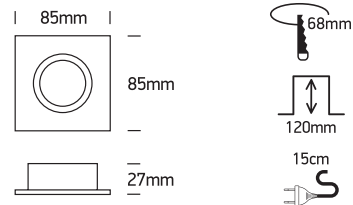

# INSTALLATION MANUAL

50105R1

100-240V | MR16 | GU10 | 10W | \*IP65 | Aluminium

\*IP65 is the protection degree for the visible part of the fitting under the ceiling. The part of the fitting hidden in the ceiling is IP20.