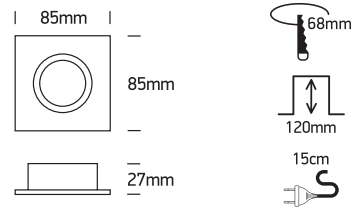

## 50105R1

100-240V | MR16 | GU10 | 10W | \*IP65 | Aluminium

\*IP65 is the protection degree for the visible part of the fitting under the ceiling. The part of the fitting hidden in the ceiling is IP20.