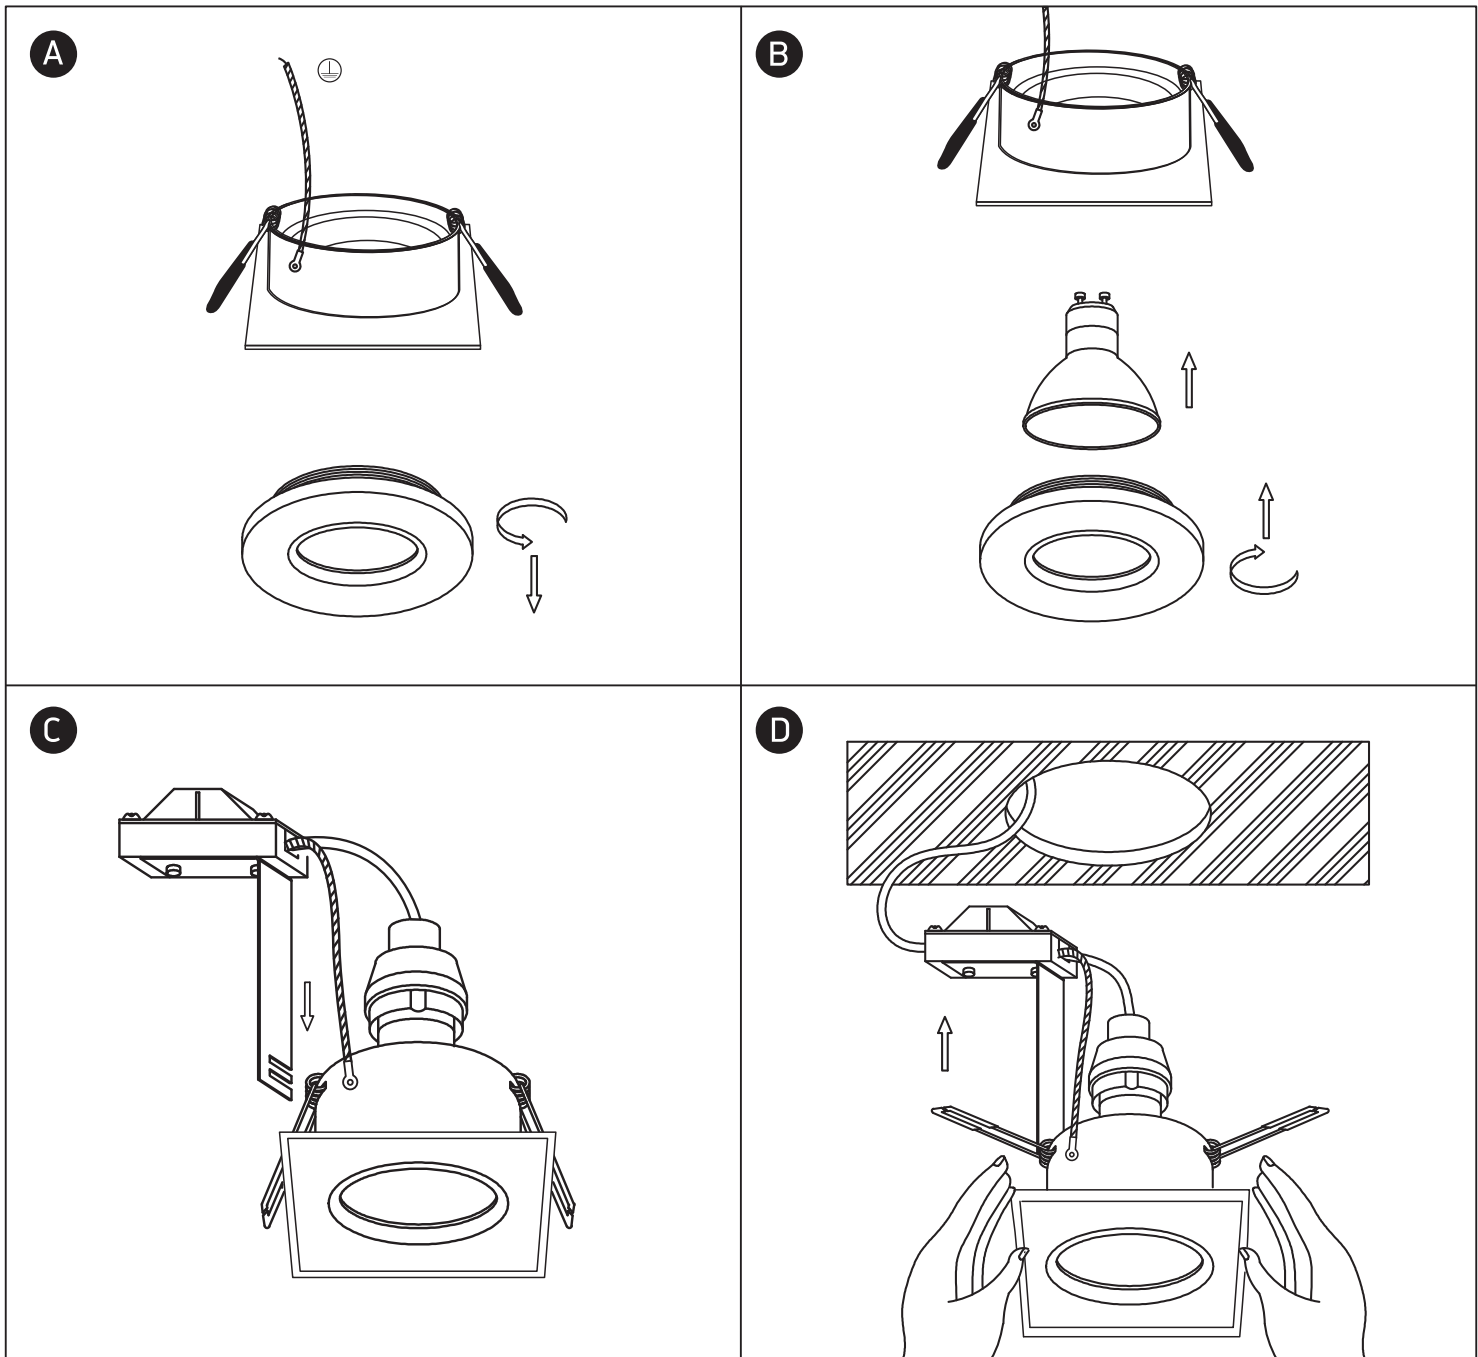

## 50105R1

100-240V | MR16 | GU10 | 10W | \*IP65 | Aluminium

\*IP65 is the protection degree for the visible part of the fitting under the ceiling. The part of the fitting hidden in the ceiling is IP20.