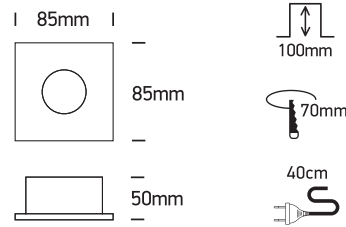

INSTALLATION MANUAL

50105R

12V | MR16 | GU5,3 | 50W | IP44 | Die cast

Warnings:

1. Make sure that the product is installed properly before connecting to electricity.
2. Do not cover the fitting.
3. Maintenance and installation should only be carried out by a professional electrician.