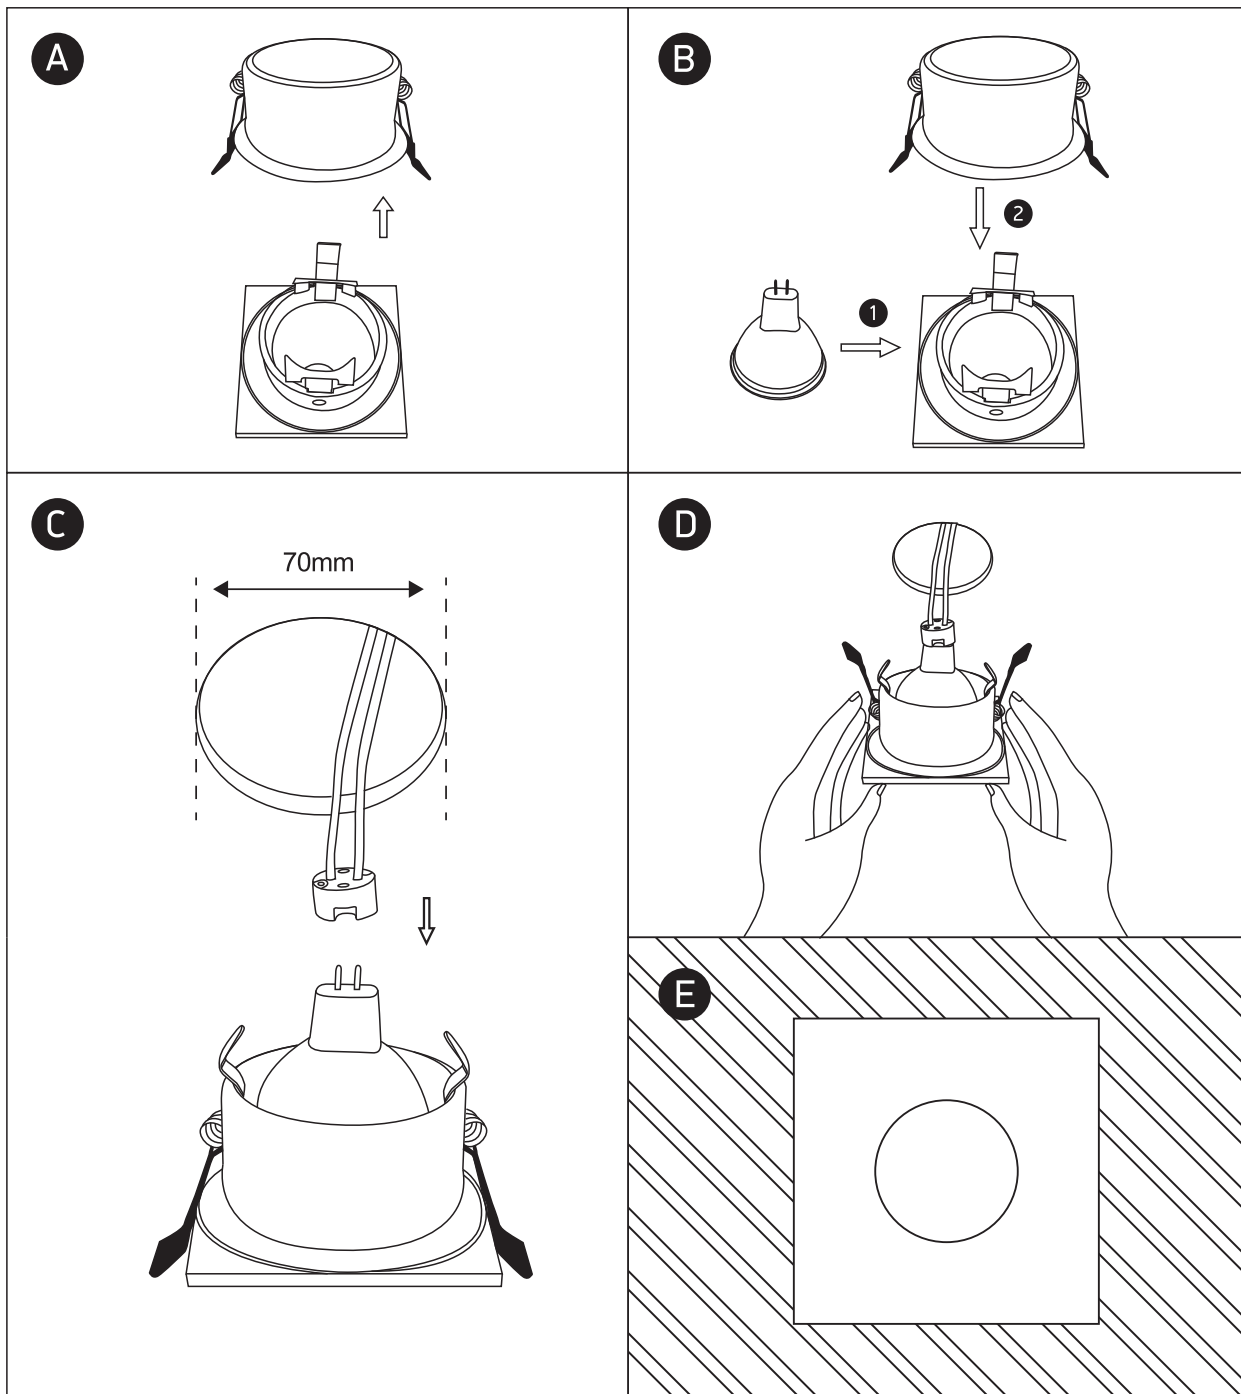

INSTALLATION MANUAL

50105R

12V | MR16 | GU5,3 | 50W | IP44 | Die cast

Warnings:

1. Make sure that the product is installed properly before connecting to electricity.
2. Do not cover the fitting.
3. Maintenance and installation should only be carried out by a professional electrician.