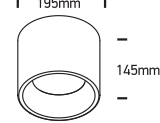

INSTALLATION MANUAL

12107LD, 12115LD, 12125LD

ecolight

DARK LIGHT

80 CRI

Complete with driver.

12107LD: 230V | SMD 2835 | 7W | IP20 | Aluminium
 12115LD: 230V | SMD 2835 | 15W | IP20 | Aluminium
 12125LD: 230V | SMD 2835 | 25W | IP20 | Aluminium