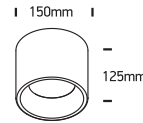

INSTALLATION MANUAL

12107LD, 12115LD, 12125LD

ecolight

DARK LIGHT

80 CRI

Complete with driver.

12107LD: 230V | SMD 2835 | 7W | IP20 | Aluminium
 12115LD: 230V | SMD 2835 | 15W | IP20 | Aluminium
 12125LD: 230V | SMD 2835 | 25W | IP20 | Aluminium