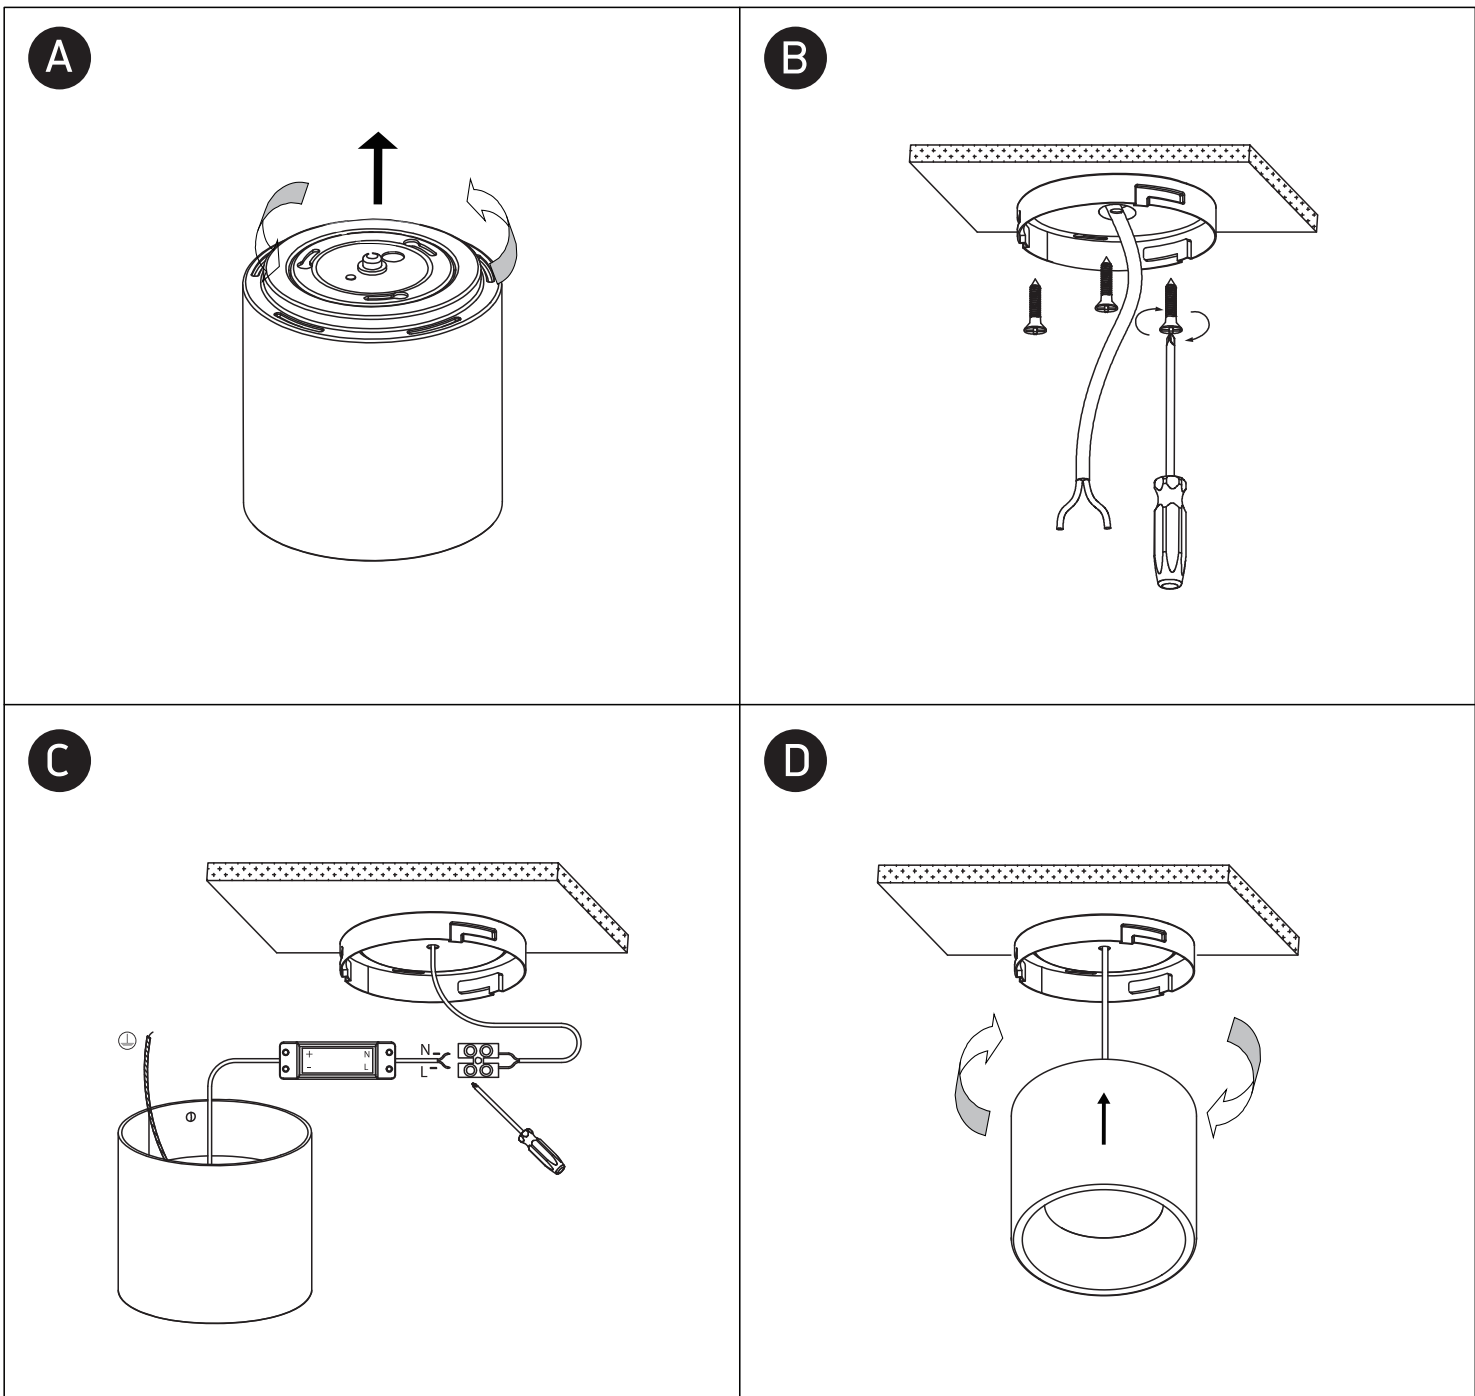

INSTALLATION MANUAL

12107LD, 12115LD, 12125LD

ecolight

DARK LIGHT

80 CRI

Complete with driver.

12107LD: 230V | SMD 2835 | 7W | IP20 | Aluminium
 12115LD: 230V | SMD 2835 | 15W | IP20 | Aluminium
 12125LD: 230V | SMD 2835 | 25W | IP20 | Aluminium

one
LIGHT

Warnings:

1. Make sure that the product is installed properly before connecting to electricity.
2. Do not cover the fitting.
3. Maintenance and installation should only be carried out by a professional electrician.