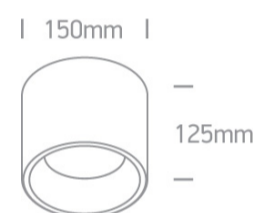

## Dimensions

## Physical Specification

|                 |                             |
|-----------------|-----------------------------|
| Item Group      | 13 Wall & Ceiling LED       |
| Family          | The SMD Cylinders Aluminium |
| Order Code      | 12115LD/W/W                 |
| Colour          | White                       |
| Material        | Aluminium                   |
| Shape           | Circular                    |
| Height          | 125mm                       |
| Diameter        | 150mm                       |
| Surface Ceiling | Yes                         |
| Indoor          | Yes                         |
| Adjustable      | No                          |

#### Packing Info

|            |               |
|------------|---------------|
| Box Weight | 0.738kg       |
| Pcs/Carton | 18            |
| Barcode    | 5291889060994 |
| HS Code    | 9405409900    |