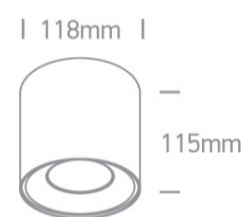

## Dimensions

## Physical Specification

Item Group	13 Wall & Ceiling LED
Family	The COB LED Indoor Cylinders Aluminium
Order Code	12115LA/W/W
Colour	White
Material	Aluminium
Shape	Circular
Height	115mm
Diameter	118mm
Surface Wall	Yes
Indoor	Yes
Adjustable	No

#### Illumination Data

Colour Temperature	3000K
Lumen Output	1300lm
Light Efficiency	86,67lm/W
CRI	80
Beam Angle	50°
Illumination Diagram	