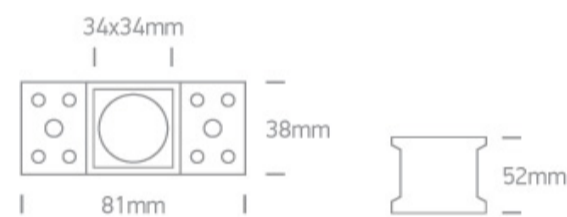

02 Recessed Spots Fixed LED>Trimless Dark Light Tubes

50103ATR/B/W

3W SMD LED recessed spot trimless, IP20.

Complete with 700mA driver.

Complies with standard EN60598-1 and any other specific standards.

Downloads

Dimensions

Gallery

Physical Specification

Item Group

02 Recessed Spots Fixed LED

Family

Trimless Dark Light Tubes

Order Code

34mm

Width	34mm
Height	52mm
Cutout Hole Width	50mm
Cutout Hole Length	38mm
Recessed trimless ceiling	Yes
Depth Required	70mm
Indoor	Yes
Adjustable	No

Electrical Characteristics

Gear	External-Included
Fitting + Driver	
Input Voltage	220-240V
50 Hz	Yes
60 Hz	Yes
Safety Class	
Power(Watts)	3W
IP Rating	IP20
Light Source	LED built in
Dimmable	No
F Mark	

Fitting	
Input Type	Constant Current
Input Current	700mA
Voltage	4V
Safety Class	
Power(Watts)	2,8W
IP Rating	IP20
Light Source	LED built in

LED Type	SMD 3535
LED Brand	Cree
LED Number	1
F Mark	
Gear	
Gear Type	Led Driver
Input Voltage	220-240V
50 Hz	Yes
60 Hz	Yes
Power(Watts)	1,4-2,8W
Power Factor	0,5
Constant Current	Yes
700mA	2-4V
IP Rating	IP20
Safety Class	
Dimmable	No
Ambient Temp	50°C
Operating Temp	85°C
Housing Material	Plastic
Output Terminal	Cable
Brand	KEGU