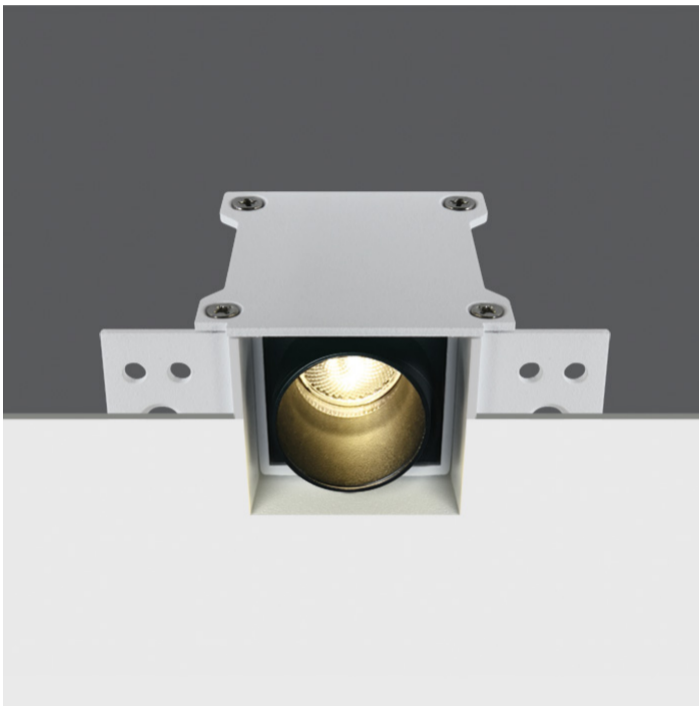

02 Recessed Spots Fixed LED>Trimless Dark Light Tubes

50103ATR/B/W

3W SMD LED recessed spot trimless, IP20.

Complete with 700mA driver.

Complies with standard EN60598-1 and any other specific standards.

Downloads

Dimensions

Gallery

Physical Specification

Item Group

02 Recessed Spots Fixed LED

Family

Trimless Dark Light Tubes

Order Code

50103ATR/B/W

Colour

Black

Material

Die Cast

Shape

Rectangular

Length

34mm

Width	34mm
Height	52mm
Cutout Hole Width	50mm
Cutout Hole Length	38mm
Recessed trimless ceiling	Yes
Depth Required	70mm
Indoor	Yes
Adjustable	No

Electrical Characteristics

Gear	External-Included
Fitting + Driver	
Input Voltage	220-240V
50 Hz	Yes
60 Hz	Yes
Safety Class	
Power(Watts)	3W
IP Rating	IP20
Light Source	LED built in
Dimmable	No
F Mark	