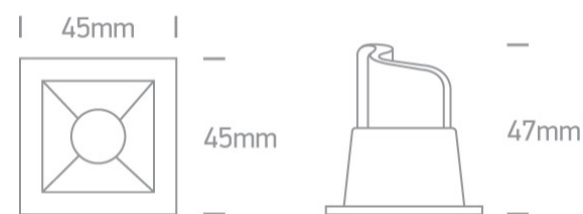

02 Recessed Spots Fixed LED>Mini Shop Square Boxes

50102B/W/W

2W LED recessed spot, IP20.

Use 89004A driver.

Complies with standard EN60598-1 and any other specific standards.

Downloads

Dimensions

Physical Specification

Item Group	02 Recessed Spots Fixed LED
Family	Mini Shop Square Boxes
Order Code	50102B/W/W
Colour	White
Material	Die Cast
Shape	Rectangular
Length	45mm
Width	45mm
Height	47mm
Cutout Hole Width	36mm
Cutout Hole Length	36mm
Recessed Ceiling	Yes

Depth Required	60mm
Indoor	Yes
Adjustable	No

Electrical Characteristics

Fitting

Input Type	Constant Current
Input Current	700mA
Safety Class	
Power(Watts)	2W
IP Rating	IP20
Light Source	LED built in
LED Type	COB
LED Brand	Cree
Cable Length	30cm
F Mark	

Illumination Data

Colour Temperature	3000K
Lumen Output	160lm
Light Efficiency	80lm/W
CRI	90
Beam Angle	30°
Illumination Diagram	

Packing Info

Box Length	7cm
Box Width	6,5cm
Box Height	6cm

Pcs/Carton

100

Pobrano z mamadecor.pl