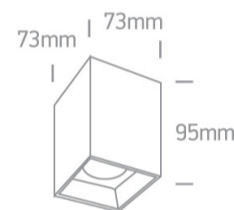

Complies with standard EN60598-1 and any other specific standards.

Downloads

Dimensions

Gallery

Physical Specification

Item Group	13 Wall & Ceiling LED
Family	The Retro Dark Light Cubes
Order Code	12112ZA/B/W
Colour	Black
Material	Die Cast + Plastic
Shape	Rectangular
Length	73mm

Width	73mm
Height	95mm
Surface Ceiling	Yes
Indoor	Yes
Adjustable	No

Electrical Characteristics

Gear	Built In
Fitting + Driver	
Input Voltage	220-240V
50 Hz	Yes
60 Hz	Yes
Safety Class	
Power(Watts)	12W
IP Rating	IP20
Light Source	LED built in
Dimmable	No
F Mark	

Illumination Data

Colour Temperature	3000K
Lumen Output	960lm
Light Efficiency	80lm/W
CRI	80
Beam Angle	45°
Illumination Diagram	
Dark Light	Yes

Packing Info

Box Length	8cm
Box Width	8cm
Box Height	15,5cm
Box Weight	0.406kg
Pcs/Carton	30
Barcode	5291889059134