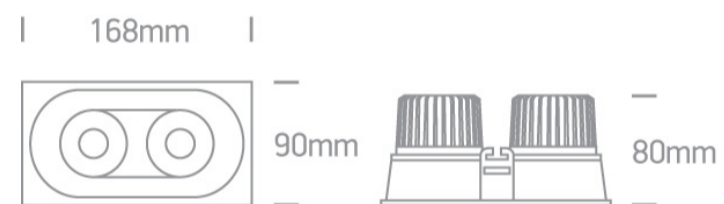

04 Recessed Spots Adjustable LED>The IP54 COB Outdoor/Bathroom
Range Die cast

11207WD/W/W

2x7W LED Dark Light Recessed adjustable spot, IP54.

Requires 700mA driver.

Complies with standard EN60598-1 and any other specific standards.

Downloads

Dimensions

Gallery

Must be ordered separately

89015A

89015AT

Physical Specification

| | |
|--------------------|--|
| Item Group | 04 Recessed Spots Adjustable LED |
| Family | The IP54 COB Outdoor/Bathroom Range Die cast |
| Order Code | 11207WD/W/W |
| Colour | White |
| Material | Die Cast |
| Shape | Rectangular |
| Length | 168mm |
| Width | 90mm |
| Height | 83mm |
| Cutout Hole Width | 160mm |
| Cutout Hole Length | 83mm |
| Recessed Ceiling | Yes |
| Depth Required | 100mm |
| Indoor | Yes |
| Outdoor | Yes |
| Adjustable | 1 Direction |

Illumination Data

| | |
|----------------------|---|
| Colour Temperature | 3000K |
| Lumen Output | 2x600lm |
| Light Efficiency | 85,71lm/W |
| CRI | 90 |
| Beam Angle | 36° |
| Illumination Diagram |  |
| Dark Light | Yes |

Packing Info

| | |
|------------|---------------|
| Box Length | 17,5cm |
| Box Width | 9,5cm |
| Box Height | 10cm |
| Box Weight | 0,520Kg |
| Pcs/Carton | 16 |
| Barcode | 5291889050704 |
| HS Code | 9405409900 |