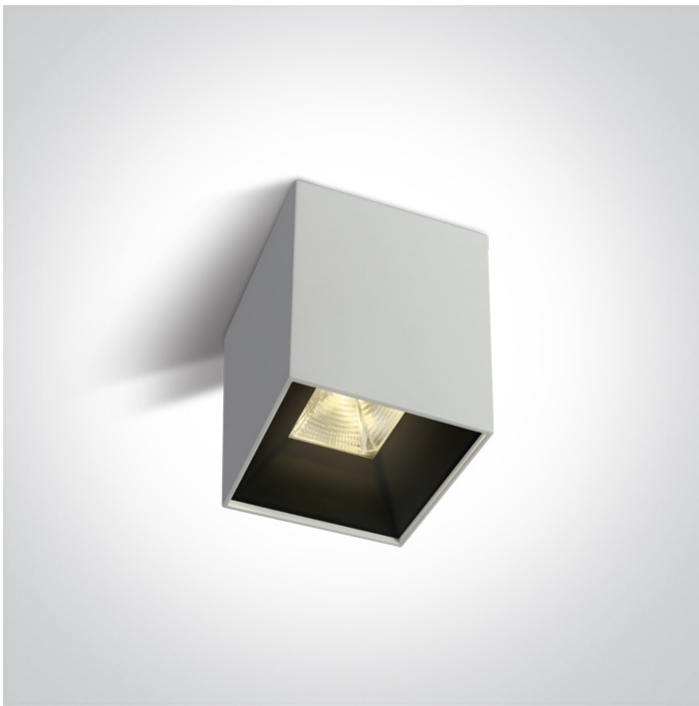

13 Wall & Ceiling LED>Dark Light Pro Square Cubes

12110HA/W/W

10W COB LED ceiling downlight, ideal for residential and commercial illumination.

Complete with non-dimmable LED driver.

Complies with standard EN60598-1 and any other specific standards.

Downloads

Dimensions

Physical Specification

Item Group	13 Wall & Ceiling LED
Family	Dark Light Pro Square Cubes
Order Code	12110HA/W/W
Colour	White
Material	Aluminium
Shape	Rectangular
Length	80mm
Width	80mm
Height	104mm
Surface Ceiling	Yes
Indoor	Yes
Adjustable	No

Electrical Characteristics

Gear	Built In
Fitting + Driver	
Input Voltage	220-240V
50 Hz	Yes
60 Hz	Yes
Safety Class	
Power(Watts)	10W
IP Rating	IP20
Light Source	LED built in
Dimmable	No
F Mark	

Fitting	
Input Type	Constant Current
Input Current	250mA
Voltage	38V
Power(Watts)	9,5W
IP Rating	IP20
Light Source	LED built in
LED Type	COB
LED Brand	Philips

Illumination Data

Colour Temperature	3000K
Lumen Output	800lm
Light Efficiency	80lm/W
CRI	80
Beam Angle	60°
Illumination Diagram	
Dark Light	Yes

Packing Info

Box Weight	0.475kg
Pcs/Carton	48
Barcode	5291889060949
HS Code	9405409900