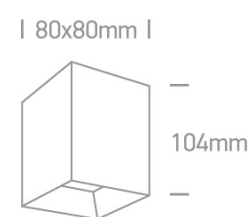

13 Wall & Ceiling LED>Dark Light Pro Square Cubes

12110HA/W/W

10W COB LED ceiling downlight, ideal for residential and commercial illumination.

Complete with non-dimmable LED driver.

Complies with standard EN60598-1 and any other specific standards.

Downloads

Dimensions

Physical Specification

Item Group	13 Wall & Ceiling LED
Family	Dark Light Pro Square Cubes
Order Code	12110HA/W/W
Colour	White
Material	Aluminium
Shape	Rectangular
Length	80mm
Width	80mm
Height	104mm
Surface Ceiling	Yes
Indoor	Yes
Adjustable	No

Illumination Data

Colour Temperature	3000K
Lumen Output	800lm
Light Efficiency	80lm/W
CRI	80
Beam Angle	60°
Illumination Diagram	
Dark Light	Yes

Packing Info

Box Weight	0.475kg
Pcs/Carton	48
Barcode	5291889060949
HS Code	9405409900