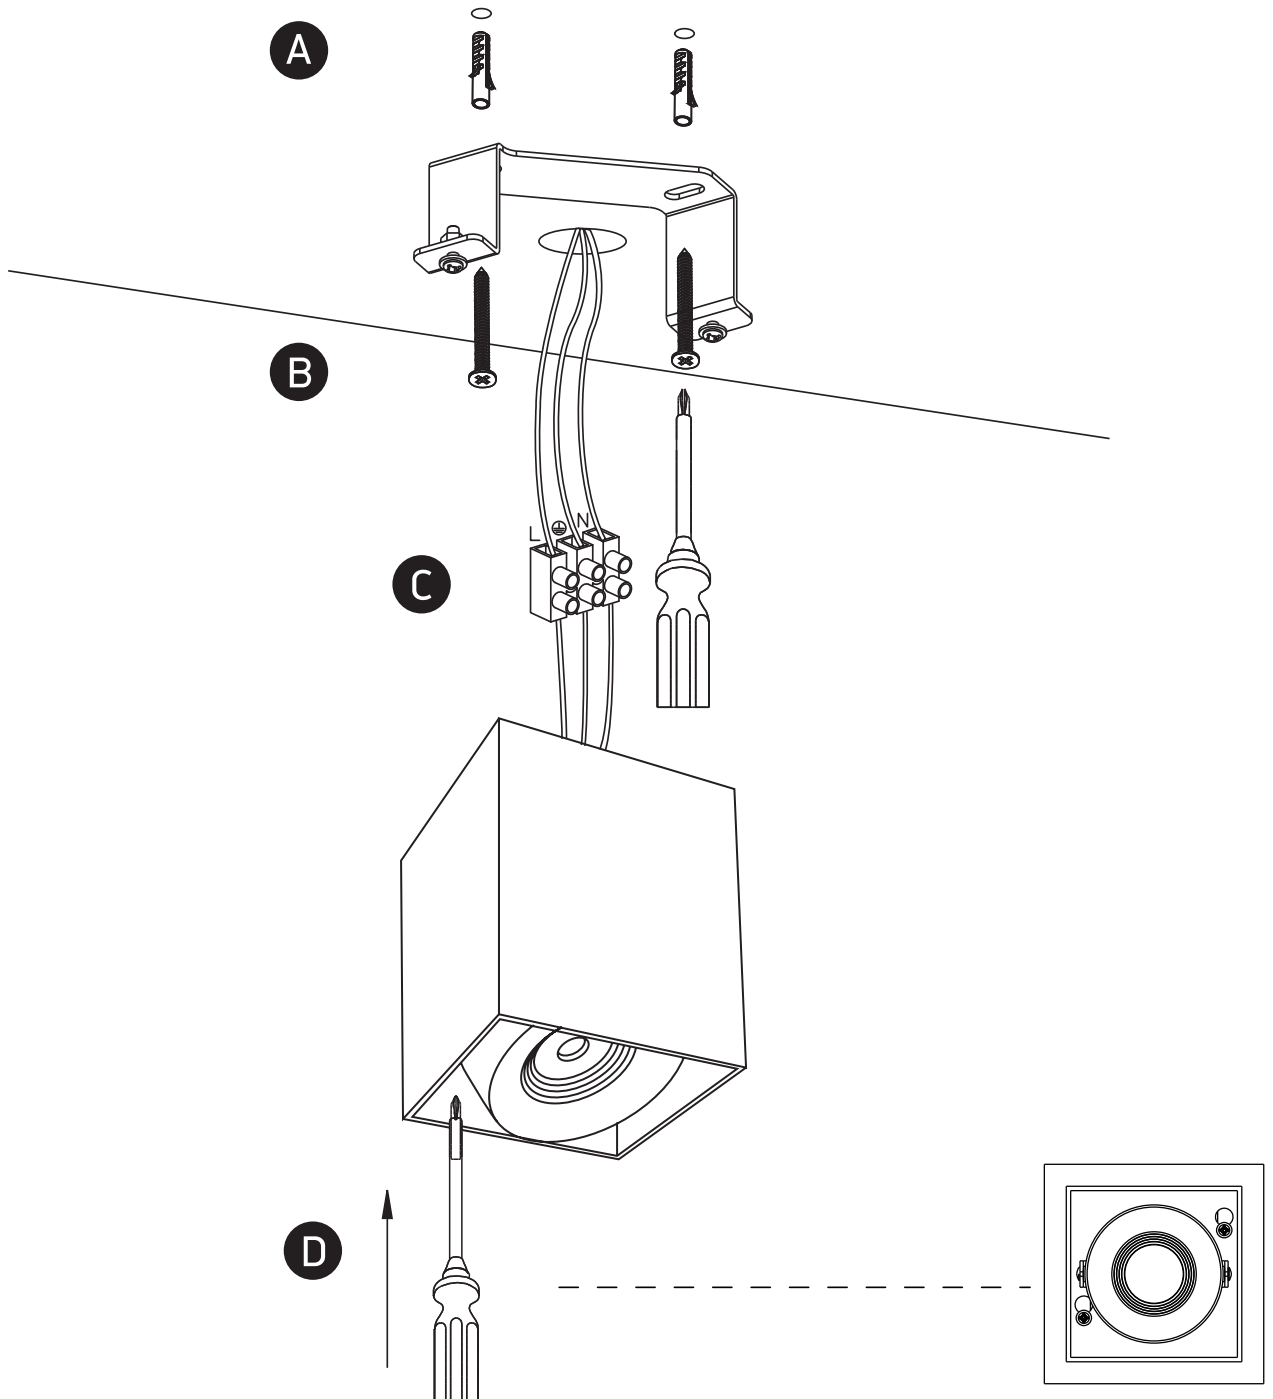

INSTALLATION MANUAL

12108XA

ecolight

230V | COB LED | 8W | IP20 | Aluminium | Adjustable

Complete with 350mA driver.

90
CRI

Warnings:

1. Make sure that the product is installed properly before connecting to electricity.
2. Do not cover the fitting.
3. Maintenance and installation should only be carried out by a professional electrician.